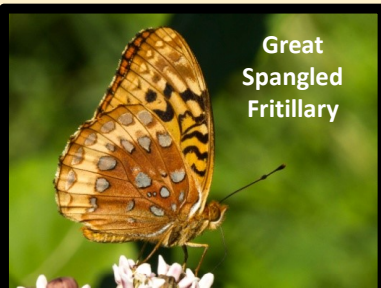

Common Buckeye

Variegated Fritillary

Eastern Comma

Hackberry Emperor

Red-spotted Purple

Meadow Fritillary

Mourning Cloak

Tawny Emperor

Viceroy

Brushfoot Ventral Photos

American Snout

Pearl Crescent

Question Mark

Silvery Checkerspot

Eastern Comma

American Lady

Red Admiral

Great Spangled Fritillary

Variegated Fritillary

Painted Lady

Common Buckeye

Hackberry Emperor

Red Spotted Purple

Meadow Fritillary