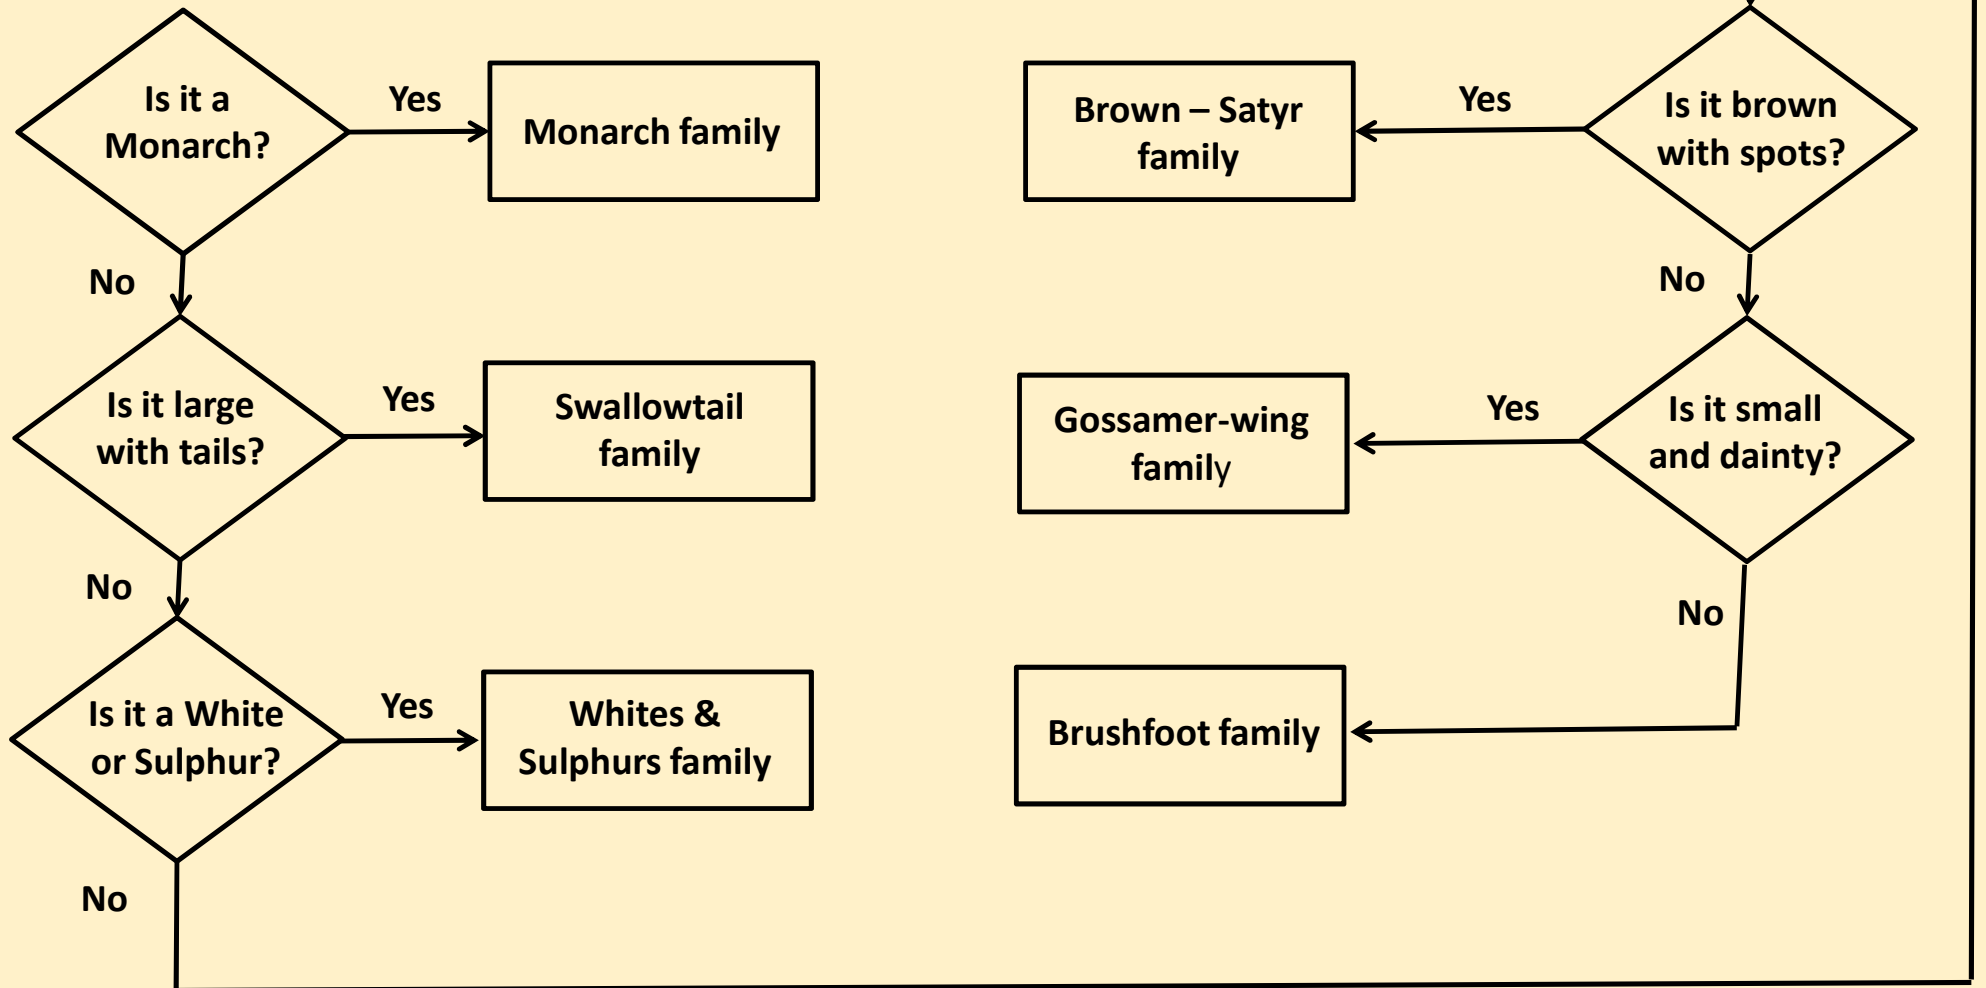

***Identification of Howard
County True Butterflies
Handout***

Mental family-decision flow chart

Monarch / Viceroy Butterfly Grouping

Monarch dorsal

Viceroy dorsal

Monarch ventral

Viceroy ventral

Giant Swallowtail

Swallowtail Dorsal Photos

**Eastern Tiger Swallowtail
yellow form female**

**Eastern Tiger Swallowtail
yellow form male**

Zebra Swallowtail

Black Swallowtail female

Pipevine Swallowtail female

Spicebush Swallowtail female

Viceroy

Brushfoot Ventral Photos

American Snout

Pearl Crescent

Question Mark

Silvery Checkerspot

Eastern Comma

American Lady

Mourning Cloak

Tawny Emperor

Viceroy