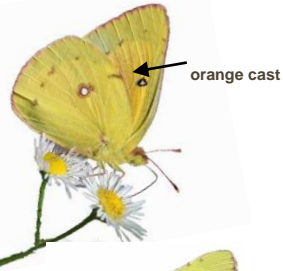

**CABBAGE
WHITE**

**ORANGE
SULPHUR**

orange cast

4 eyes