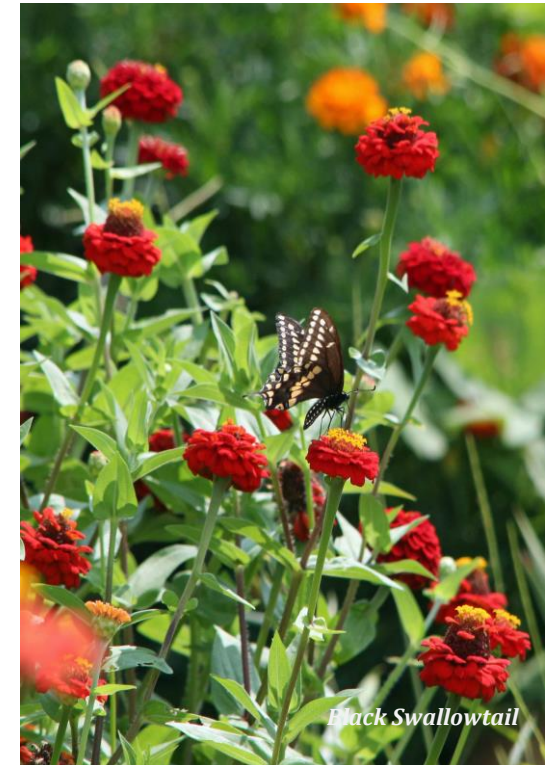

Black Swallowtail

BACKYARD BUTTERFLIES

25 COMMON SPECIES OF
HOWARD COUNTY, MARYLAND

Howard County Bird Club
A Chapter of the
Maryland Ornithological Society
<http://www.howardbirds.org>