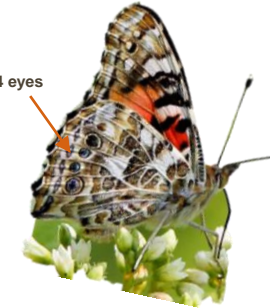

25 COMMON SPECIES OF
HOWARD COUNTY, MARYLAND

Howard County Bird Club
A Chapter of the
Maryland Ornithological Society
<http://www.howardbirds.org>

**CABBAGE
WHITE**

**GREAT SPANGLED
FRITILLARY**

**AMERICAN
LADY**

2 eyes

**ORANGE
SULPHUR**

orange cast

4 eyes

**CLOUDED
SULPHUR**

**PAINTED
LADY**

VARIEGATED FRITILLARY

**RED
ADMIRAL**