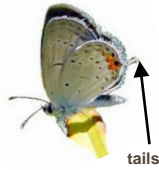

2 eyes

orange cast

4 eyes

tails

no tails