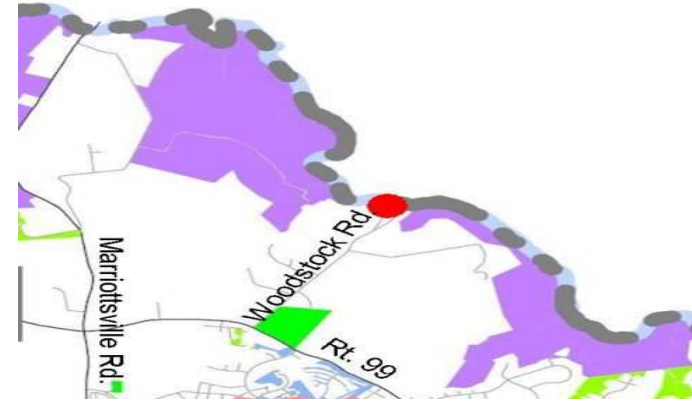

Directions to Woodstock

Patapsco Valley State Park

Woodstock Road, Woodstock Maryland 21163

Map of Woodstock

Map designed by Scott Berglund

Directions to Woodstock (PVSP)

Take US 29 north to the T-intersection and traffic light at MD 99 (Old Frederick Road). Turn left and continue 3.9 miles to the traffic light at Woodstock Road. Turn right and continue 1.2 miles to the Patapsco River. Park on the left (before crossing the RR tracks) *OR* cross the bridge and park next to the road in any of several areas near a gate that provides access to the Baltimore County side of the river. On the Howard side, walk east or west along the RR tracks to locate trails. Alternate route from I70: Take the Marriottsville North exit (Exit 83). Go north 1.1 miles to the traffic light at MD 99. Turn right and continue 0.9 mile to the traffic light at Woodstock Road. Turn left and continue to the Patapsco River.