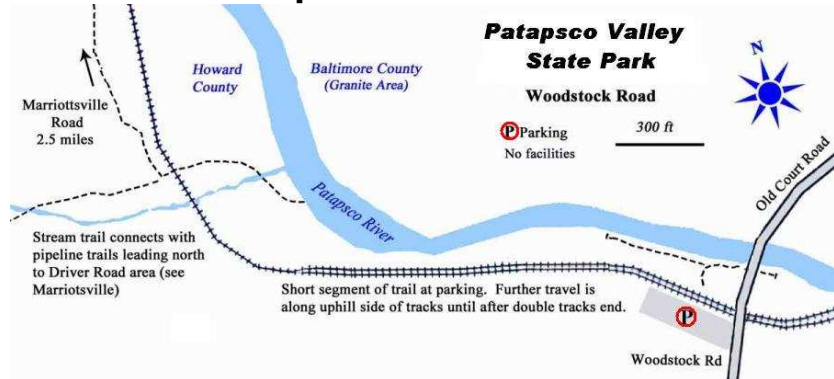

Directions to Woodstock

Patapsco Valley State Park

Woodstock Road, Woodstock Maryland 21163

Map of Woodstock

Map designed by Scott Berglund

Directions to Woodstock (PVSP)

Take US 29 north to the T-intersection and traffic light at MD 99 (Old Frederick Road). Turn left and continue 3.9 miles to the traffic light at Woodstock Road. Turn right and continue 1.2 miles to the Patapsco River. Park on the left (before crossing the RR tracks) *OR* cross the bridge and park next to the road in any of several areas near a gate that provides access to the Baltimore County side of the river. On the Howard side, walk east or west along the RR tracks to locate trails. Alternate route from I70: Take the Marriottsville North exit (Exit 83). Go north 1.1 miles to the traffic light at MD 99. Turn right and continue 0.9 mile to the traffic light at Woodstock Road. Turn left and continue to the Patapsco River.