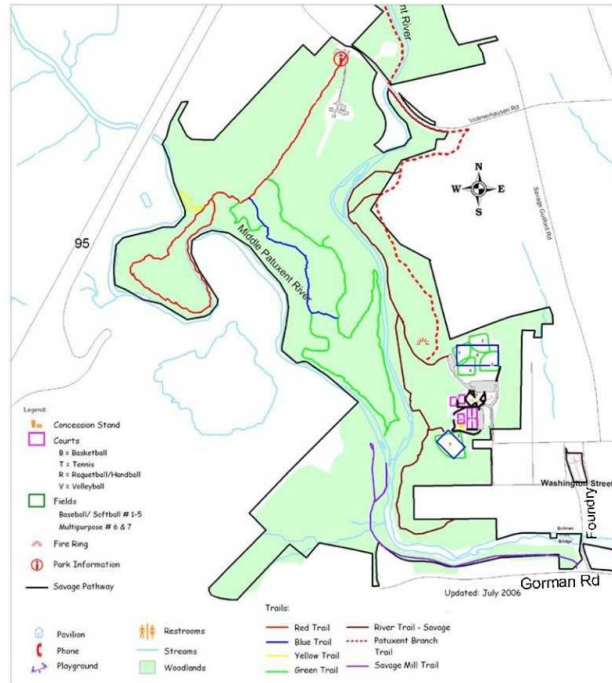

Directions to Wincopin Trails

9299 Vollmerhausen Road, Jessup, MD 20794

Map of Wincopin Trails

Directions to Wincopin Trails

From MD 32, take Exit 14B (Broken Land Parkway South) for 0.2 mile to Guilford Road; left 0.2 mile to Murray Hill Road; right 0.4 mile to Vollmerhausen Road; left 1.3 mile to a paved parking lot on the right. The trails begin at the corner of the lot near the information board.