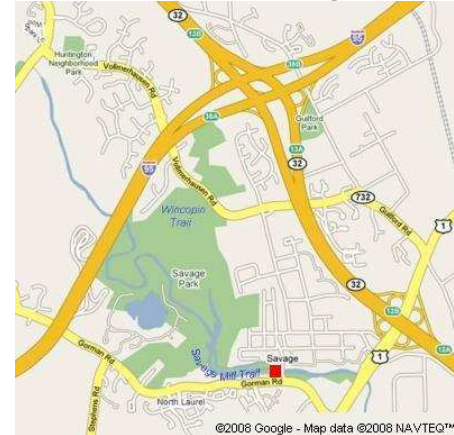

Directions to Wincopin Trails

9299 Vollmerhausen Road, Jessup, MD 20794

Map of Wincopin Trails

Directions to Wincopin Trails

From MD 32, take Exit 14B (Broken Land Parkway South) for 0.2 mile to Guilford Road; left 0.2 mile to Murray Hill Road; right 0.4 mile to Vollmerhausen Road; left 1.3 mile to a paved parking lot on the right. The trails begin at the corner of the lot near the information board.