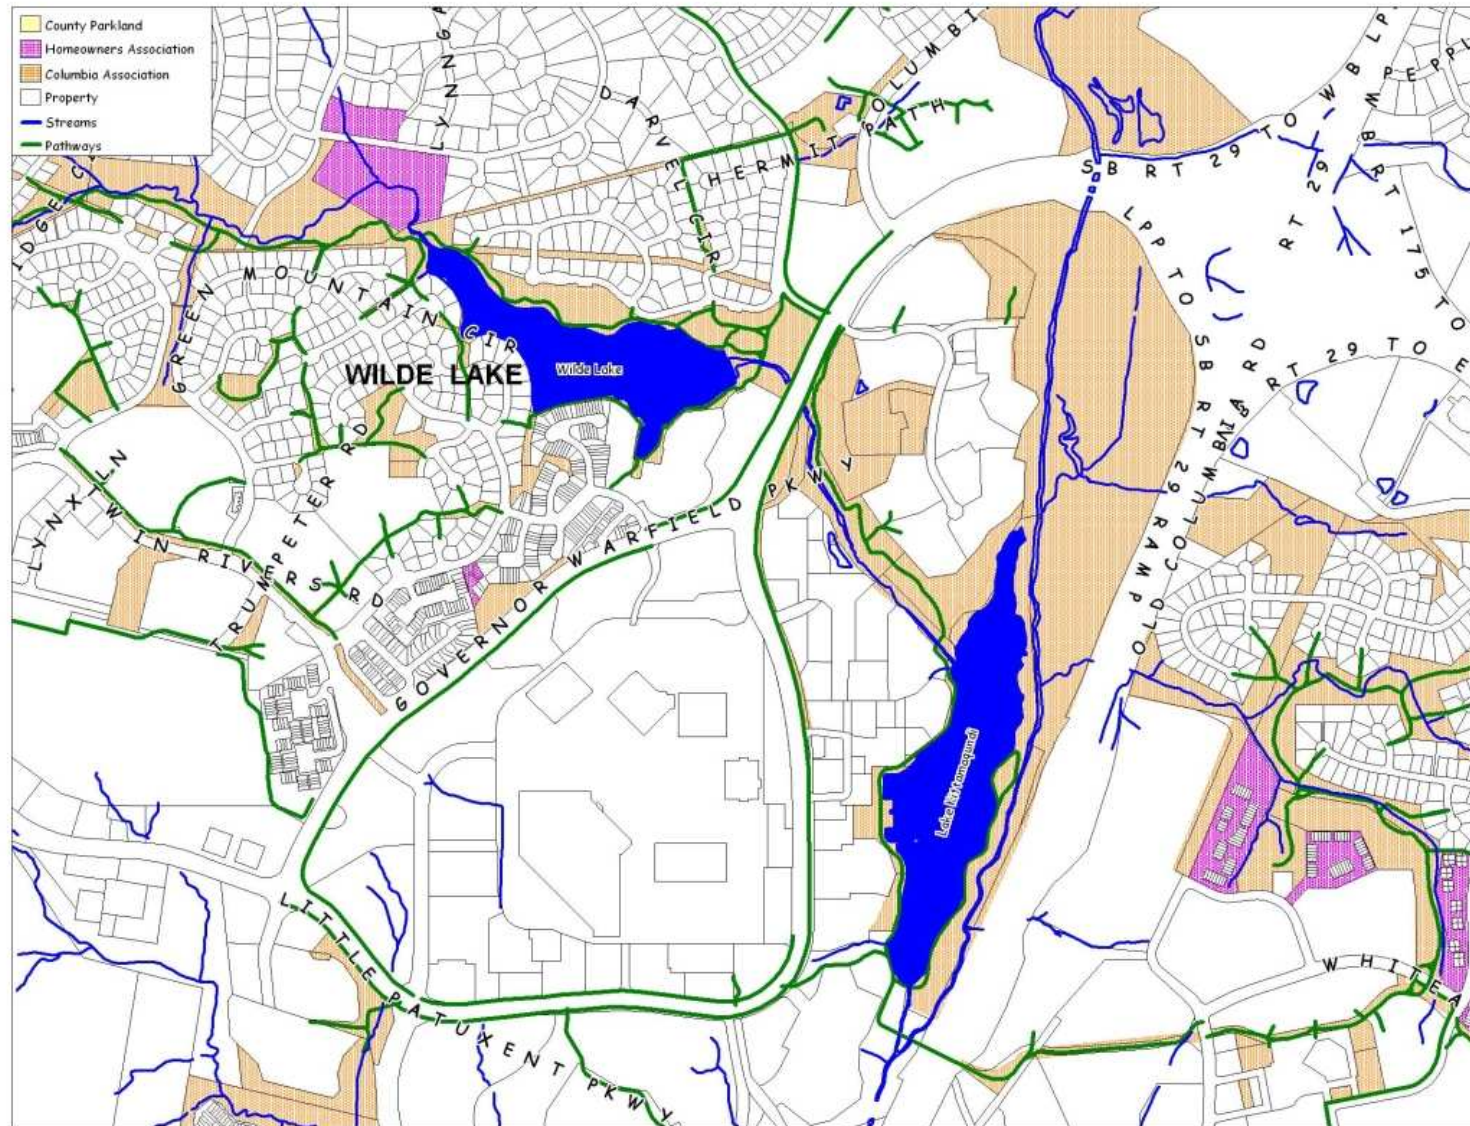

Birding Howard County, Maryland

Map for Wilde Lake Park

Directions for Wilde Lake Park

Wilde Lake - ADC 15-G4, Delorme 57-C5.

From US 29, take MD 175 west (Exit 20B to Wilde Lake). MD 175 becomes Little Patuxent Parkway. Continue 1.0 mile to the second traffic light; turn right on West Running Brook Road; then take an almost immediate left on Hyla Brook Road. Continue 0.1 mile to a paved parking lot on the left near the dock, or continue another 0.1 mile to a gravel parking area on the left near a red-roofed barn.