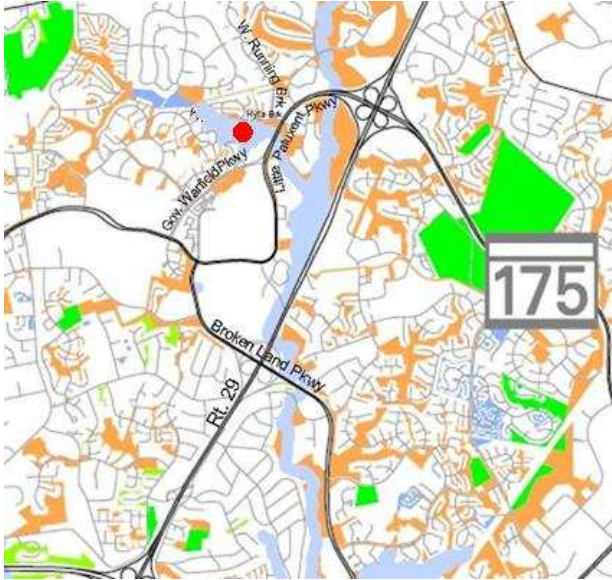

Birding Howard County, Maryland

Map for Wilde Lake Park

Directions for Wilde Lake Park

Wilde Lake - ADC 15-G4, Delorme 57-C5.

From US 29, take MD 175 west (Exit 20B to Wilde Lake). MD 175 becomes Little Patuxent Parkway. Continue 1.0 mile to the second traffic light; turn right on West Running Brook Road; then take an almost immediate left on Hyla Brook Road. Continue 0.1 mile to a paved parking lot on the left near the dock, or continue another 0.1 mile to a gravel parking area on the left near a red-roofed barn.