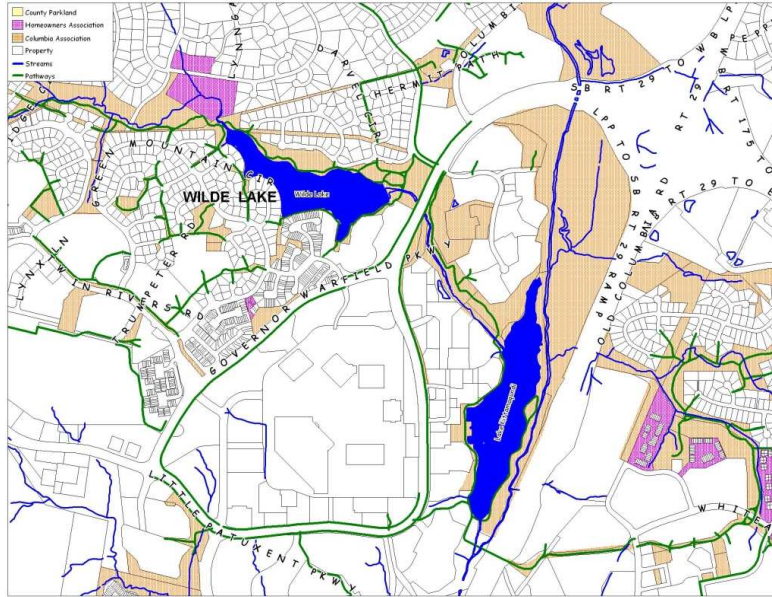

Directions to Wilde Lane Park

Columbia Maryland 21044

Map of Wilde Lane Park

Directions to Wilde Lane Park

From US 29, take MD 175 west (Exit 20B to Wilde Lake). MD 175 becomes Little Patuxent Parkway. Continue 1.0 mile to the second traffic light; turn right on West Running Brook Road; then take an almost immediate left on Hyla Brook Road. Continue 0.1 mile to a paved parking lot on the left near the dock, or continue another 0.1 mile to a gravel parking area on the left near a red-roofed barn.