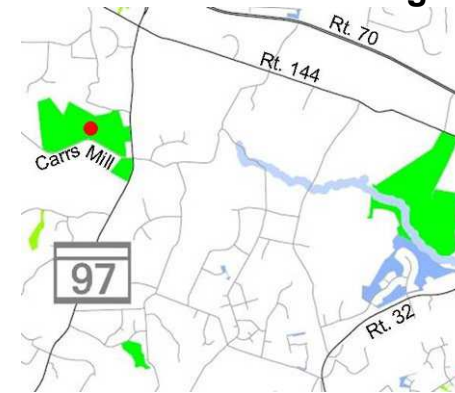

# Directions to Western Regional Park

## Map of Western Regional Park

## Directions to Western Regional

At the junction of I-70 and MD 97, go south on MD 97 1.7 miles to the traffic light at Carrs Mill Rd. Turn right (west) and continue 0.3 mile to the park entrance on the right. Lots are on both left and right sides of the entrance road. After passing the lighted ball fields, a gate may bar vehicle access to the western section of the park; you may park in a nearby lot and walk in.