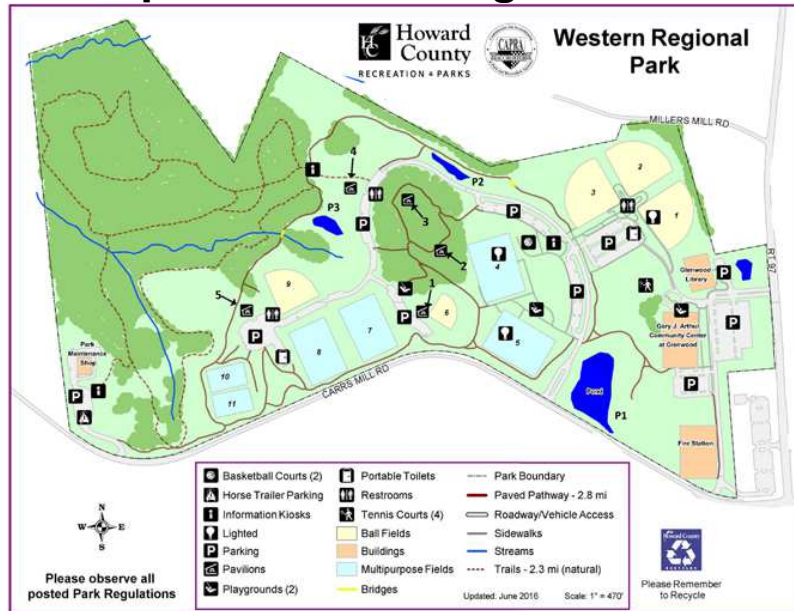

# Directions to Western Regional Park

## Map of Western Regional Park

## Directions to Western Regional

At the junction of I-70 and MD 97, go south on MD 97 1.7 miles to the traffic light at Carrs Mill Rd. Turn right (west) and continue 0.3 mile to the park entrance on the right. Lots are on both left and right sides of the entrance road. After passing the lighted ball fields, a gate may bar vehicle access to the western section of the park; you may park in a nearby lot and walk in.