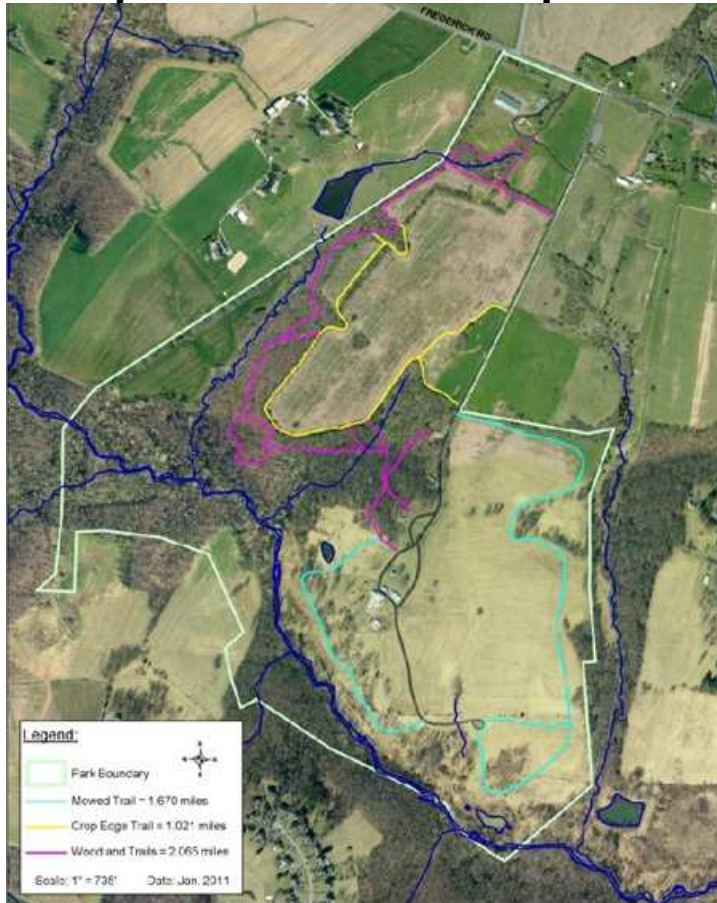

## Map of West Friendship Park

## Directions to West Friendship Park

From MD32 take Frederick Road (MD144) west. The park is less than a mile from MD32 and is located across from the Howard County Fair Grounds. The park is the home of the **Howard County Antique Farm Machinery Club**. Look for their sign at the entrance road.