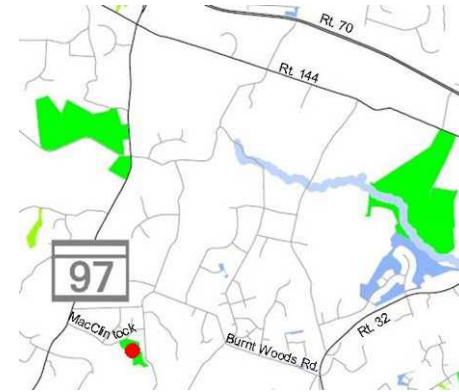

Directions to Warfields Pond Park

Map of Warfields Pond Park

Directions to Warfields Pond Park

At the junction of I-70 and MD 97, go south on MD 97 3.4 miles to MacClintock Drive. Turn left and continue 0.6 mile to the park entrance on the right. Follow the paved path which encircles the pond. From Montgomery County: On MD 97 at Sunshine (junction of MD 97, Georgia Avenue and MD 650, New Hampshire Ave.) continue north 3.7 miles to MacClintock Drive. Turn right and continue 0.6 mile to the park entrance on the right.