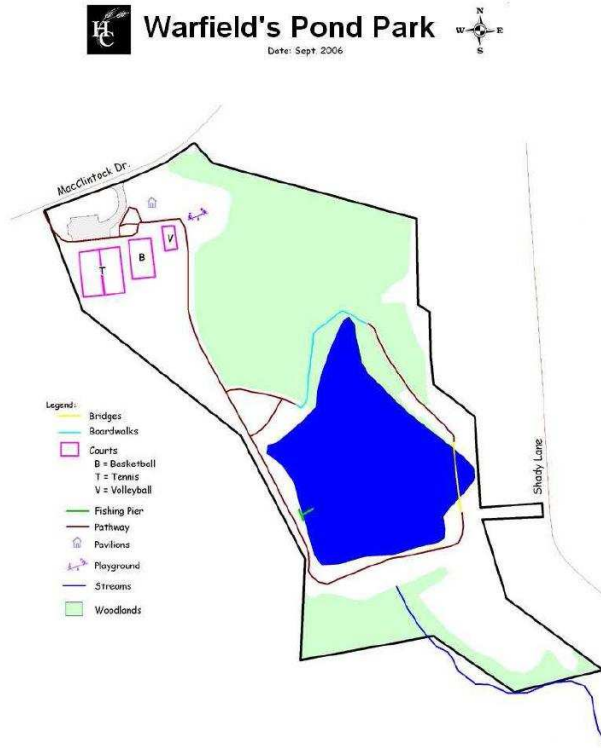

Directions to Warfields Pond Park

Map of Warfields Pond Park

Directions to Warfields Pond Park

At the junction of I-70 and MD 97, go south on MD 97 3.4 miles to MacClintock Drive. Turn left and continue 0.6 mile to the park entrance on the right. Follow the paved path which encircles the pond. From Montgomery County: On MD 97 at Sunshine (junction of MD 97, Georgia Avenue and MD 650, New Hampshire Ave.) continue north 3.7 miles to MacClintock Drive. Turn right and continue 0.6 mile to the park entrance on the right.