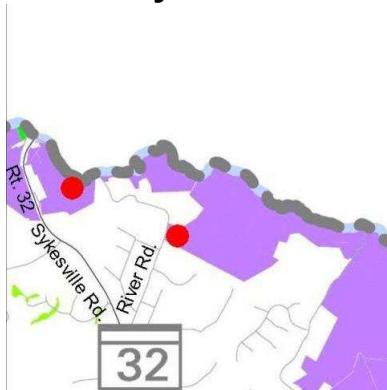

Directions to Sykesville/River Road

Patapsco Valley State Park

River Road, Sykesville Maryland 21784

Map of Sykesville/River Road

Directions to Sykesville/River Road

Sykesville

From the intersection of I-70 and MD 32, go north on MD 32 almost 4.0 miles. Turn left following the directions on two large green highway signs reading "To Main Street Sykesville - Next Left." There is no street sign. In about 0.3 mile, turn right on River Road. In Sykesville/River Road Detailed Information, there are additional directions to the specific areas.