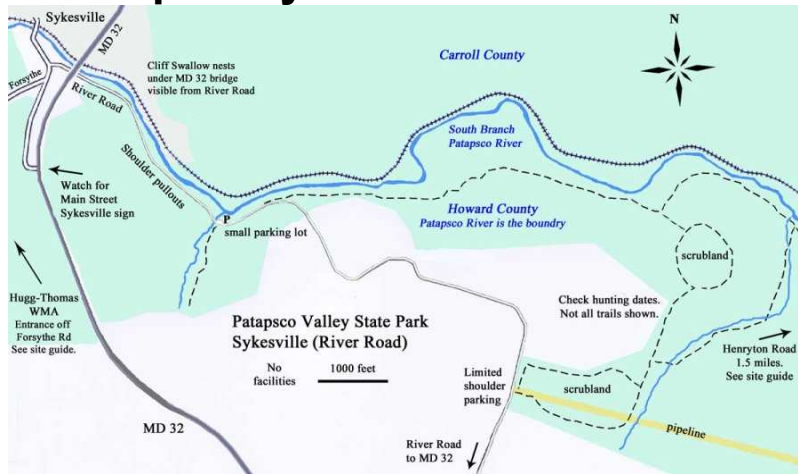

Directions to Sykesville/River Road

Patapsco Valley State Park

River Road, Sykesville Maryland 21784

Map of Sykesville/River Road

Directions to Sykesville/River Road

Sykesville

From the intersection of I-70 and MD 32, go north on MD 32 almost 4.0 miles. Turn left following the directions on two large green highway signs reading "To Main Street Sykesville - Next Left." There is no street sign. In about 0.3 mile, turn right on River Road. In Sykesville/River Road Detailed Information, there are additional directions to the specific areas.