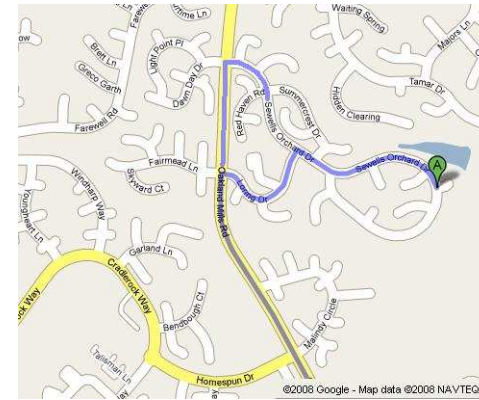

Directions to Sewell's Orchard Park

Map of Sewell's Orchard Park

Directions to Sewell's Orchard

From US 29, go east on MD 32 for 1.6 miles to Broken Land Parkway north (Exit 14A). Go north on Broken Land Pkwy 0.6 mile to the traffic light at Snowden River Parkway. Turn right and continue 1.8 miles to a left (north) at the light on Oakland Mills Road. Continue 1.5 miles to a right on Loring Drive. Continue on Loring 0.3 mile to the dead end on Sewell's Orchard Drive. Turn right. After 0.2 mile there will be a park sign on the left.