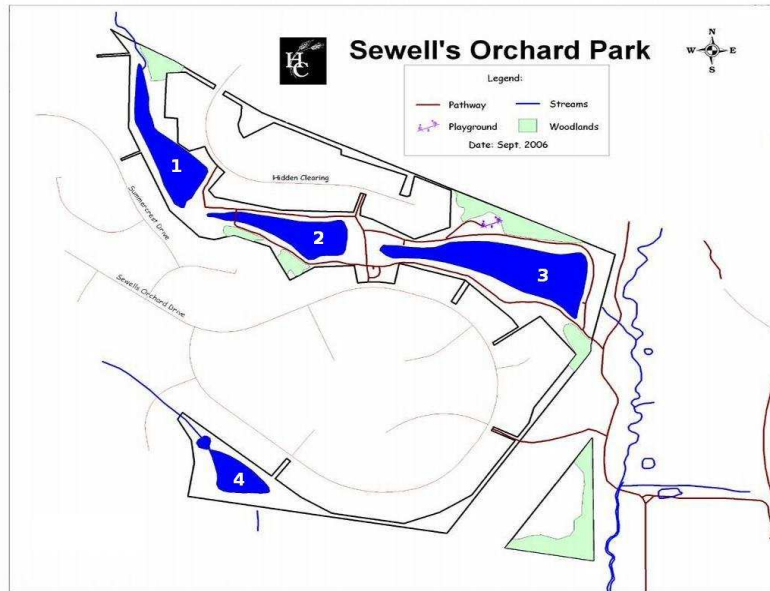

Directions to Sewell's Orchard Park

Map of Sewell's Orchard Park

Directions to Sewell's Orchard

From US 29, go east on MD 32 for 1.6 miles to Broken Land Parkway north (Exit 14A). Go north on Broken Land Pkwy 0.6 mile to the traffic light at Snowden River Parkway. Turn right and continue 1.8 miles to a left (north) at the light on Oakland Mills Road. Continue 1.5 miles to a right on Loring Drive. Continue on Loring 0.3 mile to the dead end on Sewell's Orchard Drive. Turn right. After 0.2 mile there will be a park sign on the left.