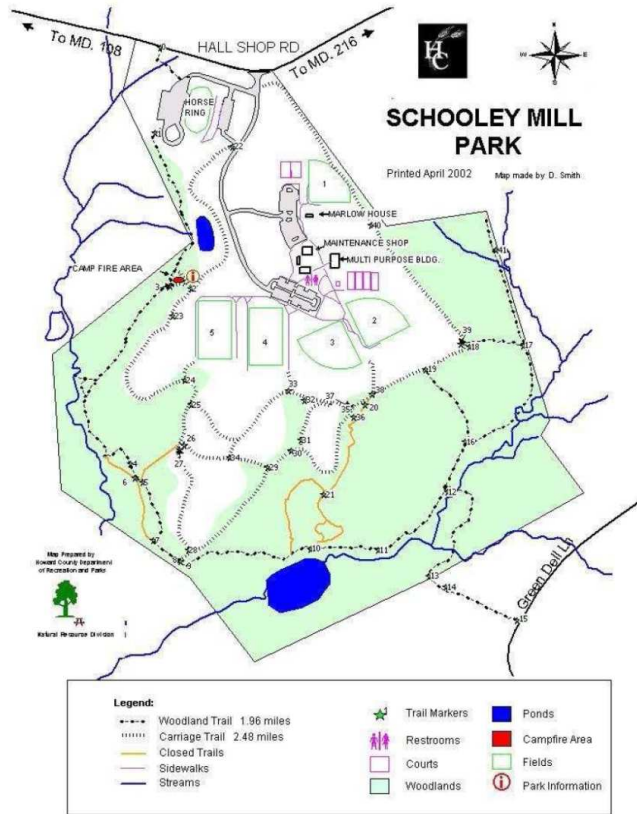

# Directions to Schooley Mill Park

## Map of Schooley Mill Park

## Directions to Schooley Mill Park

From US 29 go west on MD 216 for 3.5 miles to the traffic light at Hall Shop Road. Turn left; the park entrance is 0.3 mile on the left. (If MD 108 is used, turn on Hall Shop Road and continue 0.4 mile to the park entrance on the right.) There is parking near the riding ring at the right of the entrance, or continue to either of the two lots near the top of the hill. The one straight ahead near the soccer field is the most centrally located.