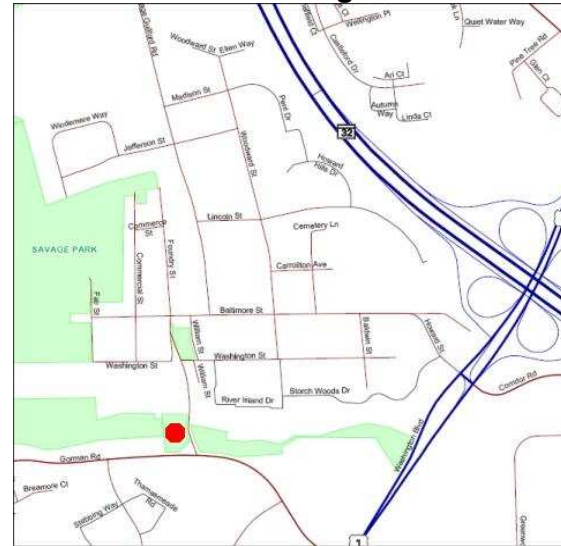

Directions to Savage Mill Trail

Map of Savage Mill Trail

Directions to Savage Mill Trail

From MD 32 take Exit 12B—Laurel South on US 1. Continue south on US 1 0.5 mile to the traffic light at Gorman Road. Turn right on Gorman Road 0.4 mile to Foundry Street. Turn right and park along the road before the bridge. For handicapped parking, do not turn onto Foundry Street; instead continue straight on Gorman Road 50 feet beyond the intersection. Turn right into a split rail fenced area just west of the orange hydrant.