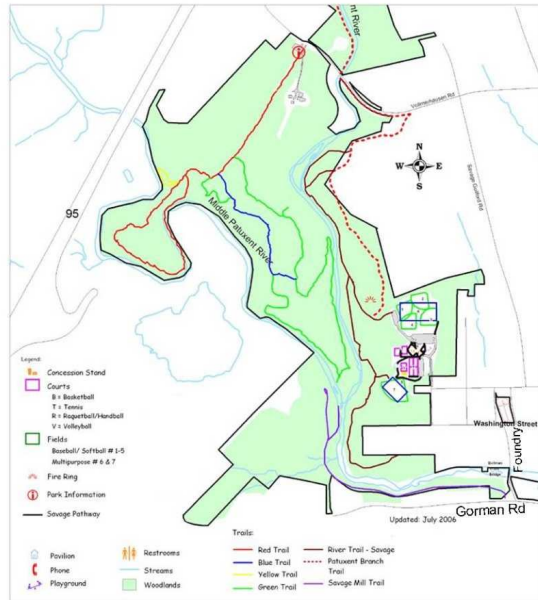

Directions to Savage Mill Trail

Map of Savage Mill Trail

Directions to Savage Mill Trail

From MD 32 take Exit 12B—Laurel South on US 1. Continue south on US 1 0.5 mile to the traffic light at Gorman Road. Turn right on Gorman Road 0.4 mile to Foundry Street. Turn right and park along the road before the bridge. For handicapped parking, do not turn onto Foundry Street; instead continue straight on Gorman Road 50 feet beyond the intersection. Turn right into a split rail fenced area just west of the orange hydrant.