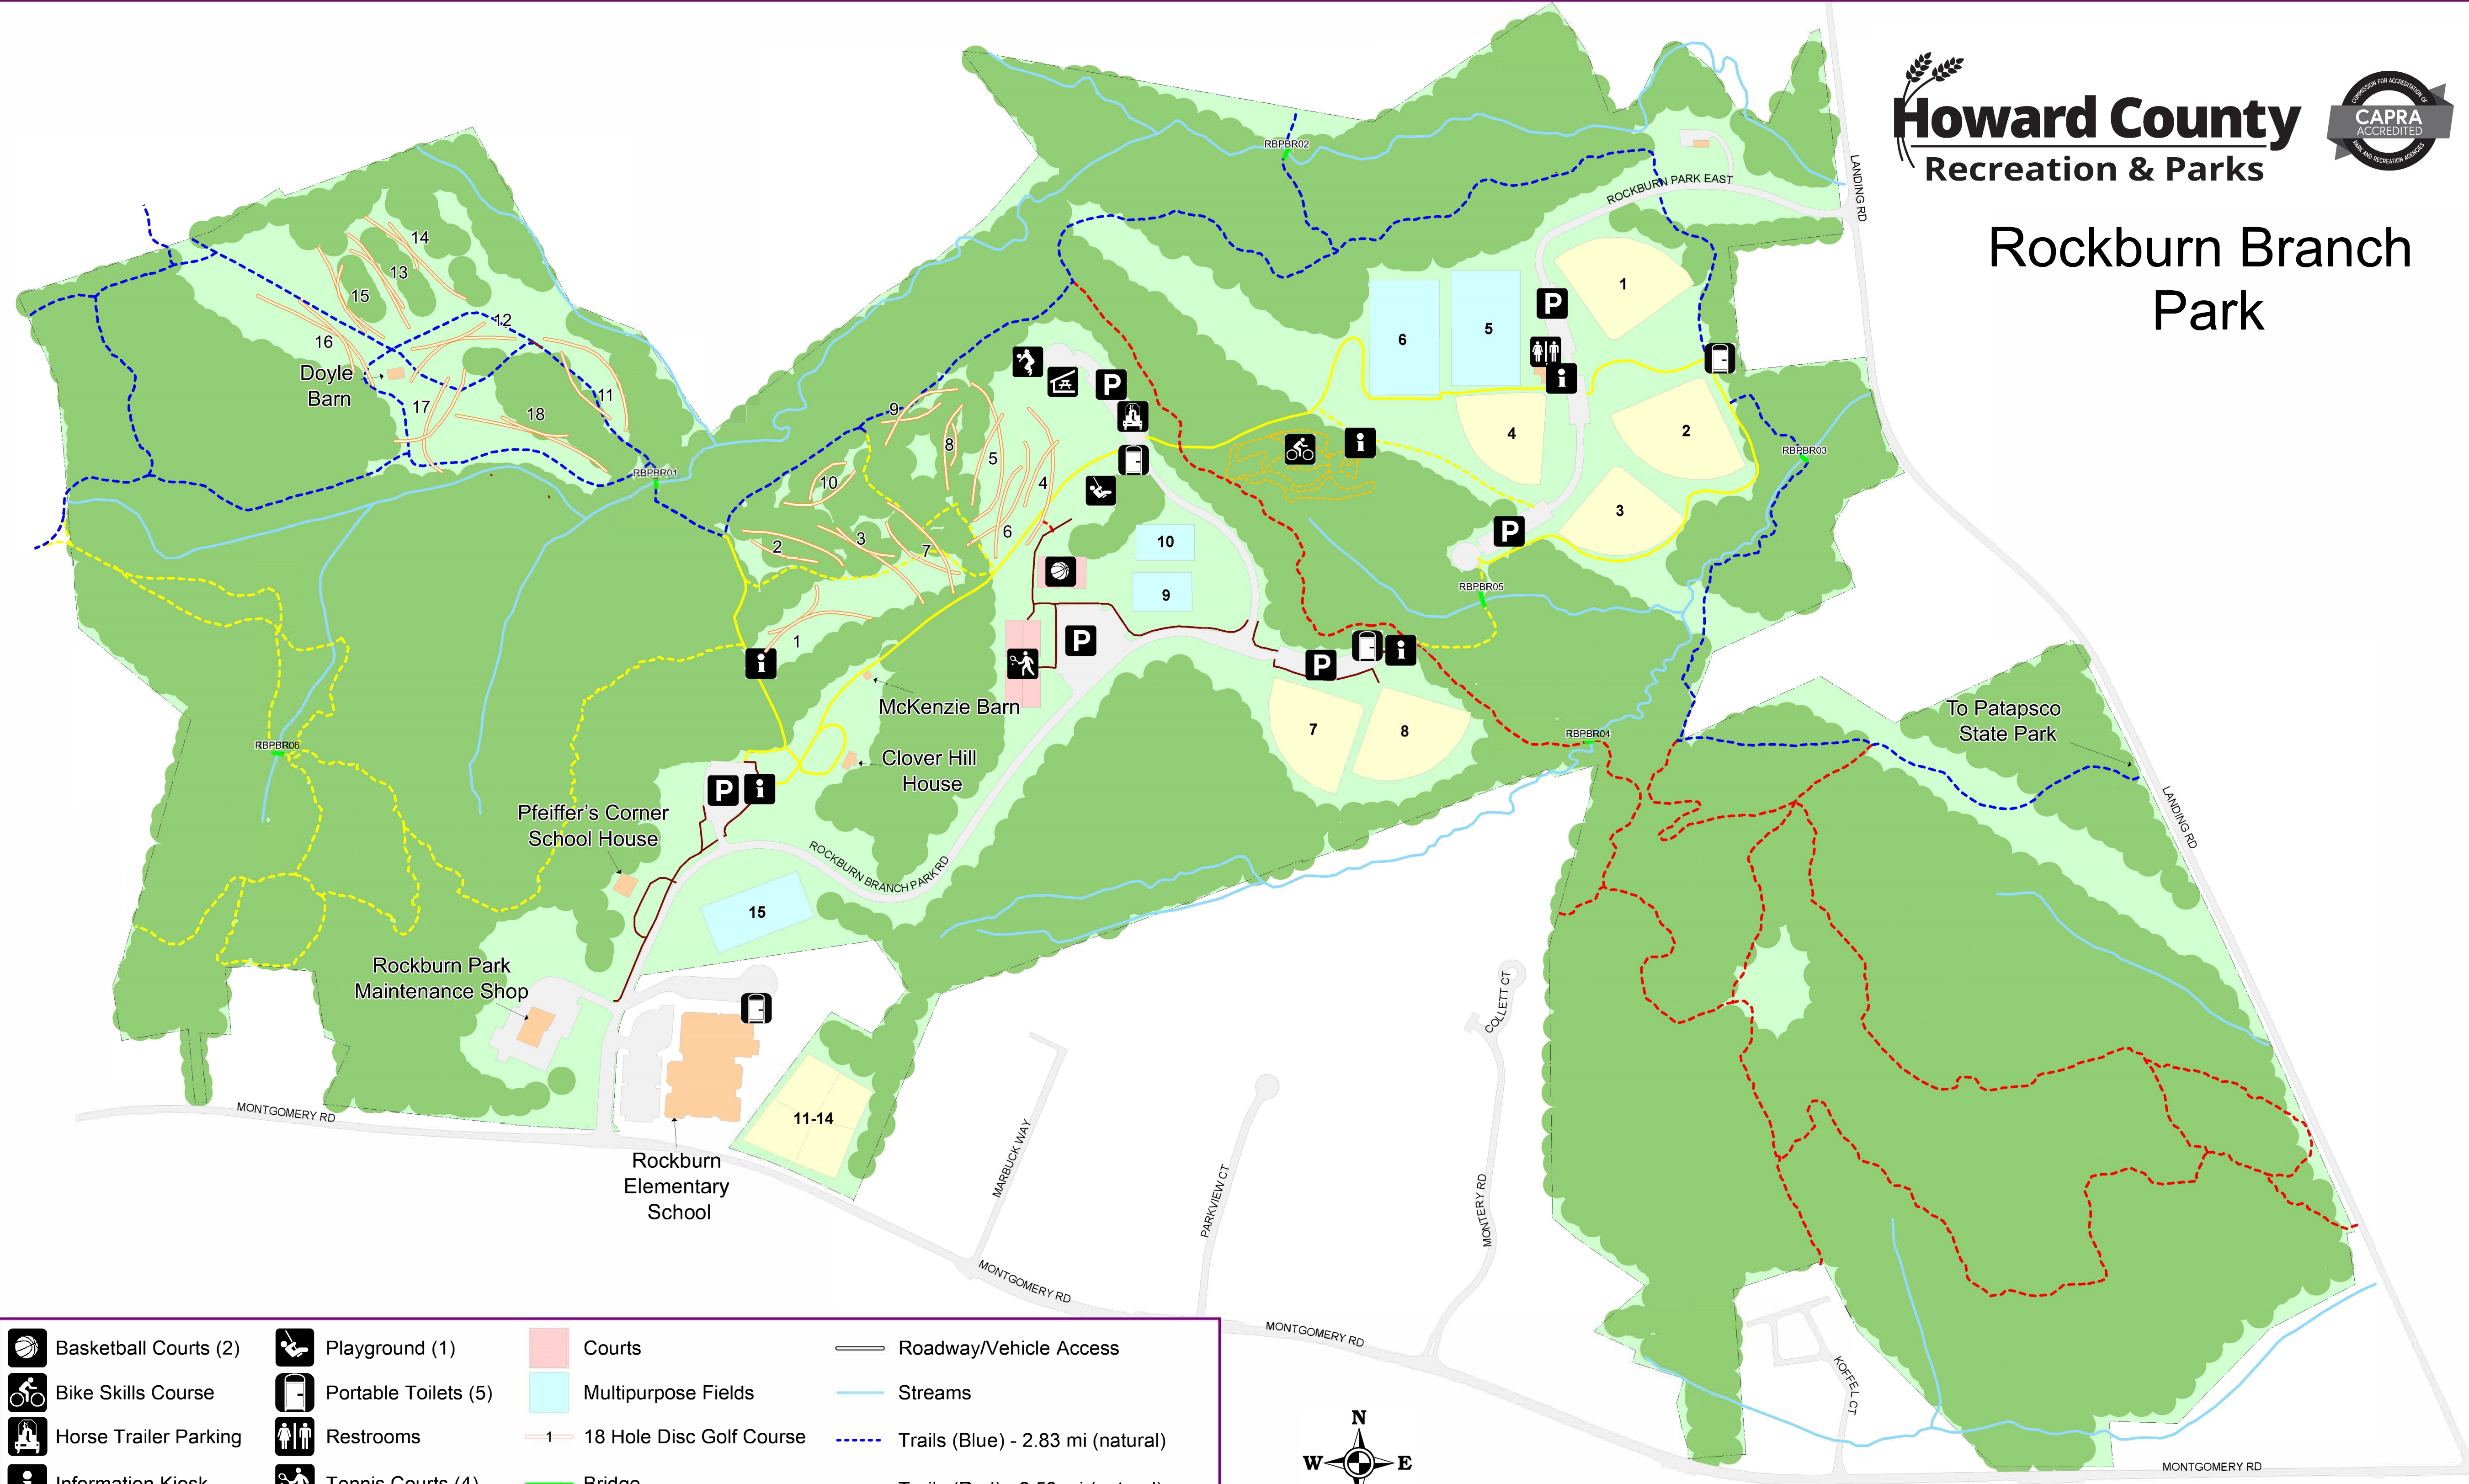

Rockburn Branch Park

Basketball Courts (2)	Playground (1)	Courts	Roadway/Vehicle Access
Bike Skills Course	Portable Toilets (5)	Multipurpose Fields	Streams
Horse Trailer Parking	Restrooms	18 Hole Disc Golf Course	Trails (Blue) - 2.83 mi (natural)
Information Kiosk	Tennis Courts (4)	Bridge	Trails (Red) - 2.53 mi (natural)
Parking	Volleyball Court (1)	Park Boundary	Trails (Yellow) - 3.36 mi (natural and paved)
Pavilion	Ballfields	Brown Pathway - .65 mi	Trails (Bike Skills Course - Natural)

Scale: 1" = 280'

 Update: August 2022

To Patapsco State Park