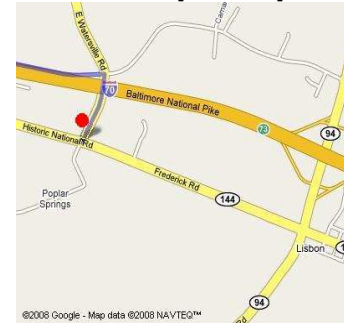

Directions to Poplar Springs Park

Map of Poplar Springs Park

Directions to Poplar Springs Park

I-70 to Exit 73, MD 94 South to Lisbon. At the stop sign, turn left on MD 94 and continue 0.5 mile to the Lisbon traffic circle. Go one-quarter around the circle to West on MD 144. After 1.4 miles, turn right on Watersville Road. Parking is 0.1 mile on the left in a small area adjoining the road in front of the park.