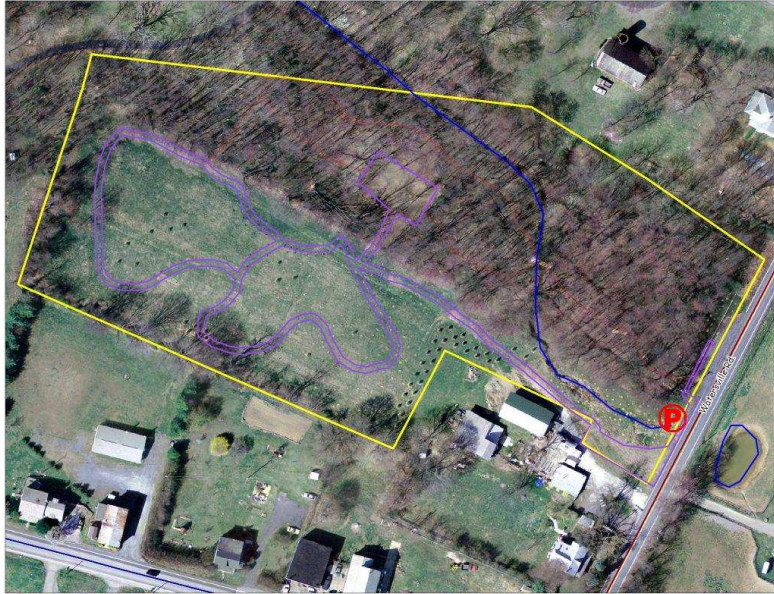

Directions to Poplar Springs Park

Map of Poplar Springs Park

Directions to Poplar Springs Park

I-70 to Exit 73, MD 94 South to Lisbon. At the stop sign, turn left on MD 94 and continue 0.5 mile to the Lisbon traffic circle. Go one-quarter around the circle to West on MD 144. After 1.4 miles, turn right on Watersville Road. Parking is 0.1 mile on the left in a small area adjoining the road in front of the park.