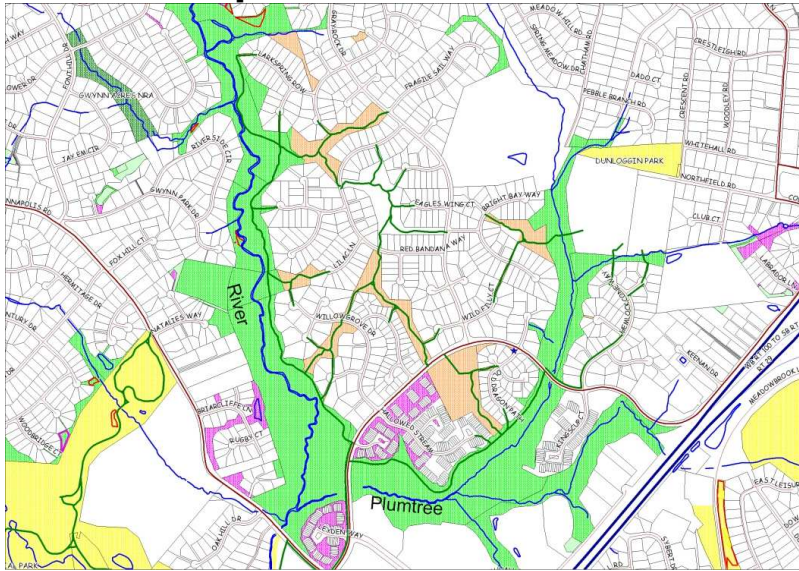

Directions to Plumtree Path

Map of Plumtree Path

Directions to Plumtree Path

From US 29 go west on MD 108 to the first traffic light which is Columbia Road. Turn right (north) and continue almost 0.6 mile. Park on either side of the road in the vicinity of the intersection with Rams Horn Row. From this point it is possible to enter either the Gwynn Acres Path on the north side of the road or Plumtree Path 25 yards west on the south side of Columbia Road.