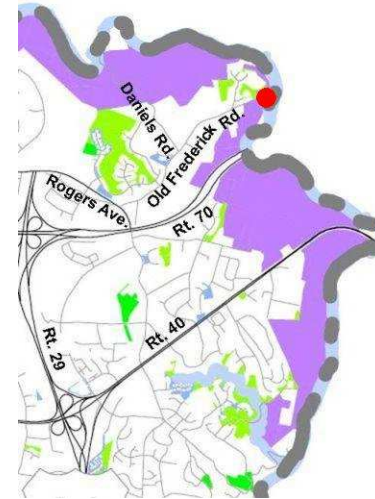

Directions to Old Frederick

Patapsco Valley State Park

Old Frederick Road, Ellicott City, Maryland 21043

Map of Old Frederick

Map by Scott Berglund

Directions to Old Frederick

Take US 29 north to the T-intersection at the traffic light on MD 99 (Old Frederick Road). Turn right and continue 0.6 mile to a traffic circle. At this intersection Old Frederick Road makes a ninety degree turn north (MD 99 become Rogers Avenue.) Go three-quarters of the way around the circle to Old Frederick Road and continue 0.9 mile gradually dropping downhill to the river. Just after crossing the railroad tracks and before crossing the river, turn right into a gravel parking area.