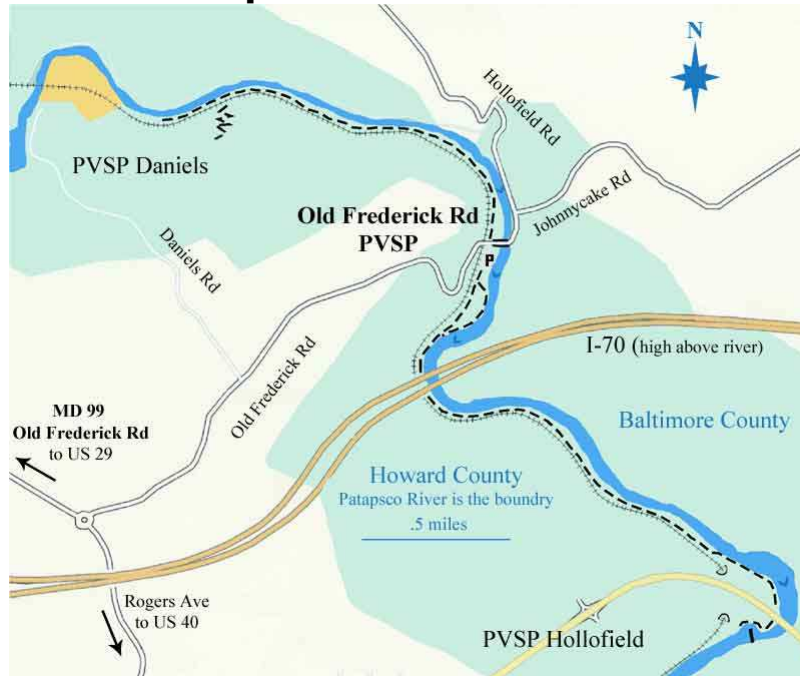

Directions to Old Frederick

Patapsco Valley State Park

Old Frederick Road, Ellicott City, Maryland 21043

Map of Old Frederick

Map by Scott Berglund

Directions to Old Frederick

Take US 29 north to the T-intersection at the traffic light on MD 99 (Old Frederick Road). Turn right and continue 0.6 mile to a traffic circle. At this intersection Old Frederick Road makes a ninety degree turn north (MD 99 become Rogers Avenue.) Go three-quarters of the way around the circle to Old Frederick Road and continue 0.9 mile gradually dropping downhill to the river. Just after crossing the railroad tracks and before crossing the river, turn right into a gravel parking area.