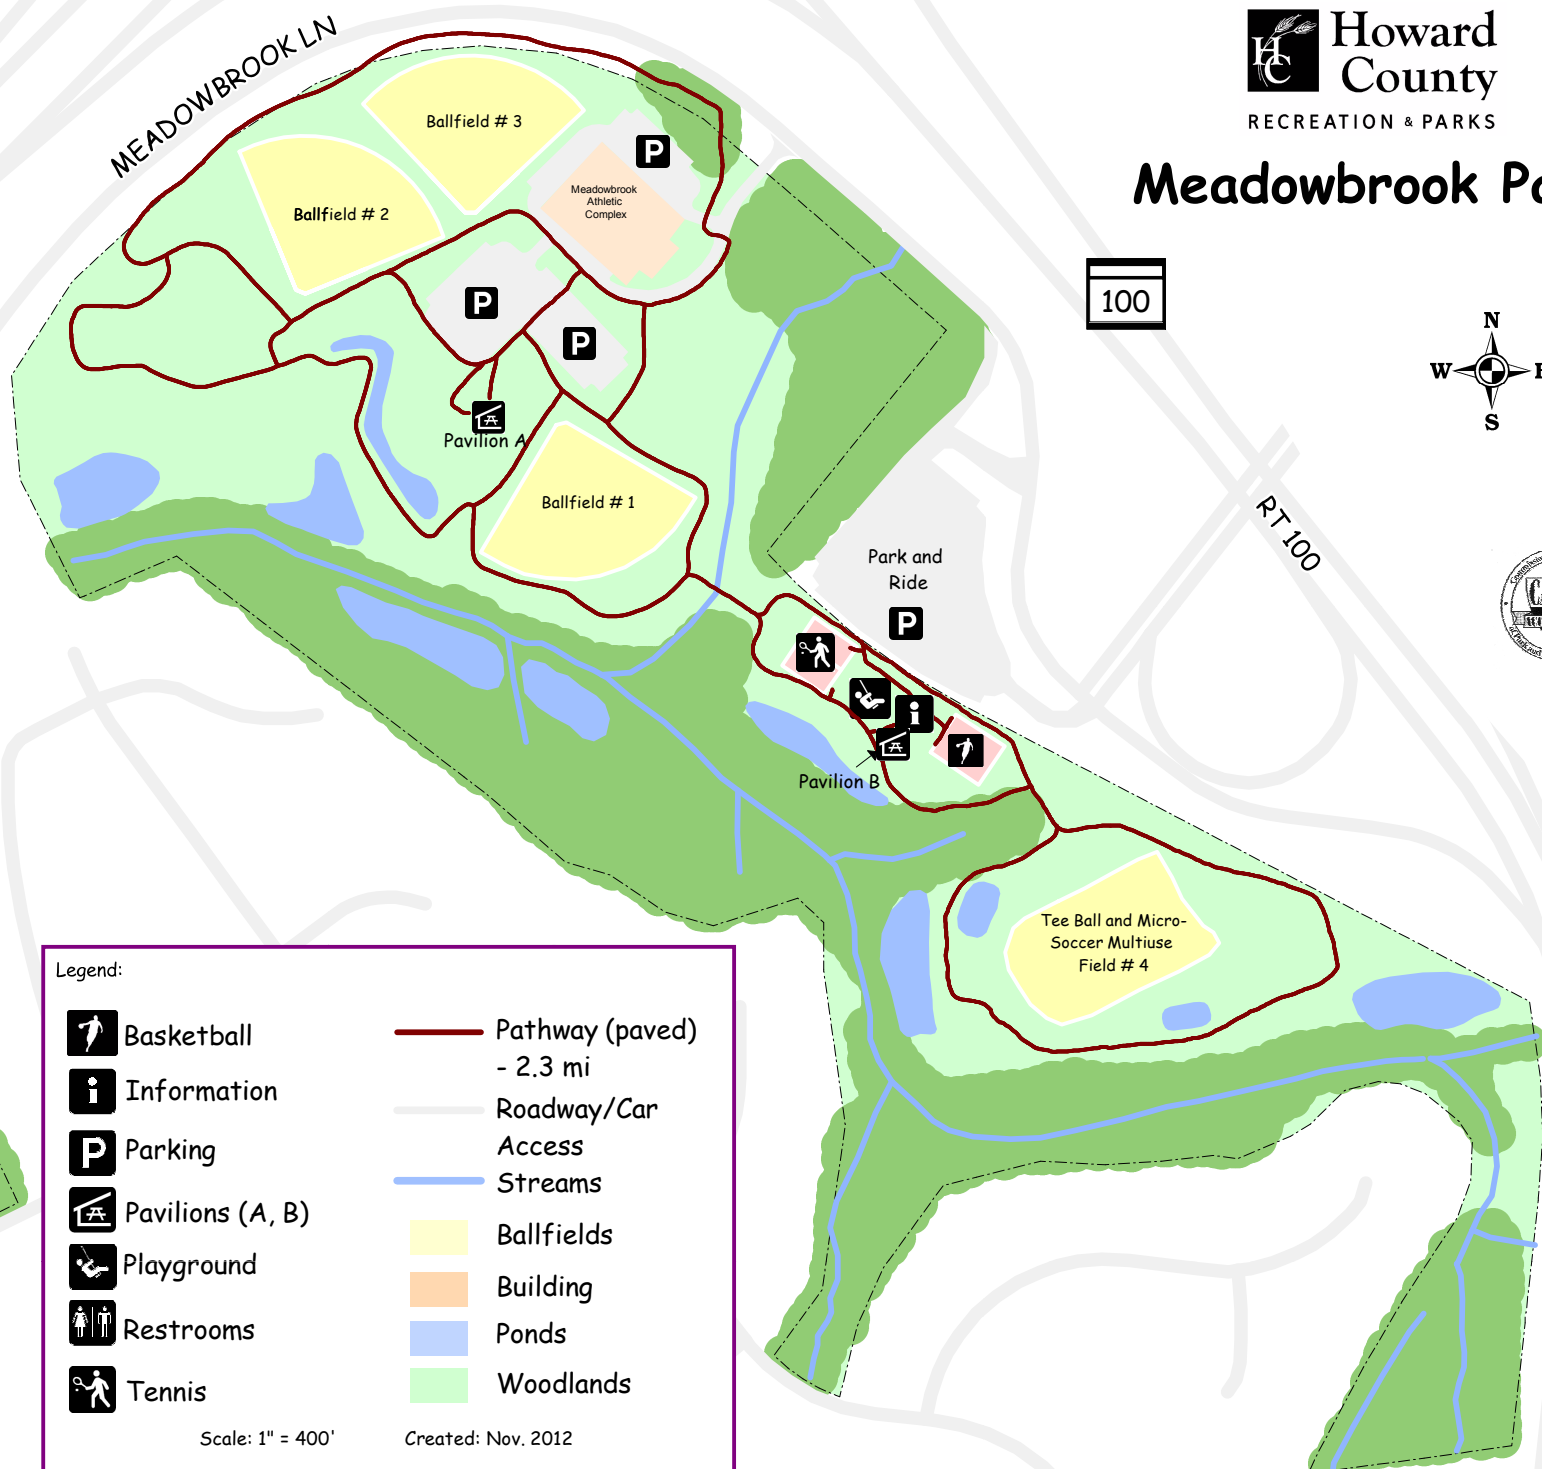

Meadowbrook Park

Legend:

- | | | | |
|--|------------------|--|-----------------------------|
| | Basketball | | Pathway (paved)
- 2.3 mi |
| | Information | | Roadway/Car
Access |
| | Parking | | Streams |
| | Pavilions (A, B) | | Ballfields |
| | Playground | | Building |
| | Restrooms | | Ponds |
| | Tennis | | Woodlands |

Scale: 1" = 400'

Created: Nov. 2012

Please Observe all posted Park Regulations