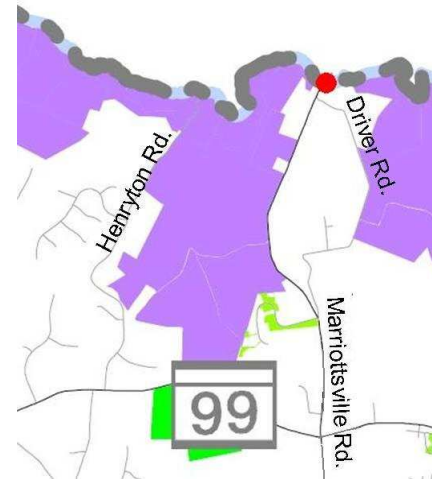

Directions to Marriottsville

Patapsco Valley State Park

Marriottsville Road, Marriottsville Maryland 21104

Map of Marriottsville

Maps designed by Scott Berglund

Directions to Marriottsville

Marriottsville Road

From US 29, go west on I-70 a little more than 4.0 miles to Exit 83 (Marriottsville North). (Approaching from the west, there is no exit from I-70; exit on US 40 east and turn left at the traffic light at Marriottsville Road.) Go north on Marriottsville Road 1.1 miles from I-70 to the traffic light at MD 99 (Old Frederick Road). From that intersection, continue north on Marriottsville Road 2.7 miles. Immediately north of the railroad tracks and before crossing the river, turn left (west) into a gravel parking lot. (Do not park south of the railroad tracks—it is private land.)