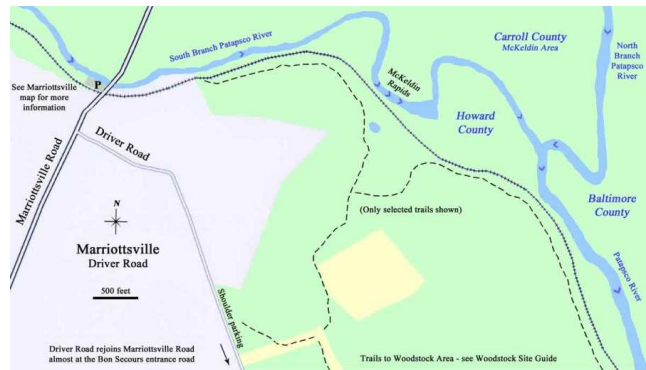

Directions to Marriottsville

Patapsco Valley State Park

Marriottsville Road, Marriottsville Maryland 21104

Map of Marriottsville

Maps designed by Scott Berglund

Directions to Marriottsville

Marriottsville Road

From US 29, go west on I-70 a little more than 4.0 miles to Exit 83 (Marriottsville North). (Approaching from the west, there is no exit from I-70; exit on US 40 east and turn left at the traffic light at Marriottsville Road.) Go north on Marriottsville Road 1.1 miles from I-70 to the traffic light at MD 99 (Old Frederick Road). From that intersection, continue north on Marriottsville Road 2.7 miles. Immediately north of the railroad tracks and before crossing the river, turn left (west) into a gravel parking lot. (Do not park south of the railroad tracks—it is private land.)