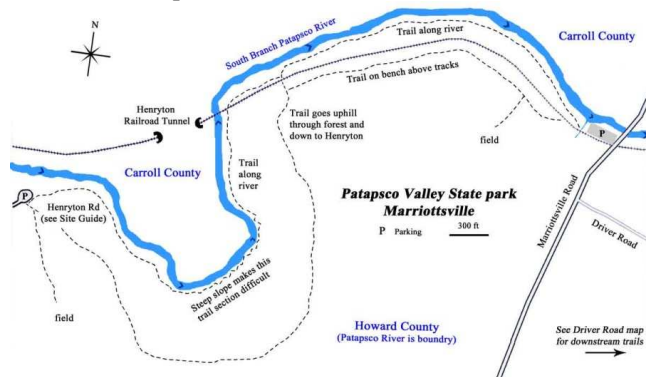

Directions to Marriottsville

Patapsco Valley State Park

Marriottsville Road, Marriottsville Maryland 21104

Map of Marriottsville

Maps designed by Scott Berglund

Directions to Marriottsville

Marriottsville Road

From US 29, go west on I-70 a little more than 4.0 miles to Exit 83 (Marriottsville North). (Approaching from the west, there is no exit from I-70; exit on US 40 east and turn left at the traffic light at Marriottsville Road.) Go north on Marriottsville Road 1.1 miles from I-70 to the traffic light at MD 99 (Old Frederick Road). From that intersection, continue north on Marriottsville Road 2.7 miles. Immediately north of the railroad tracks and before crossing the river, turn left (west) into a gravel parking lot. (Do not park south of the railroad tracks—it is private land.)