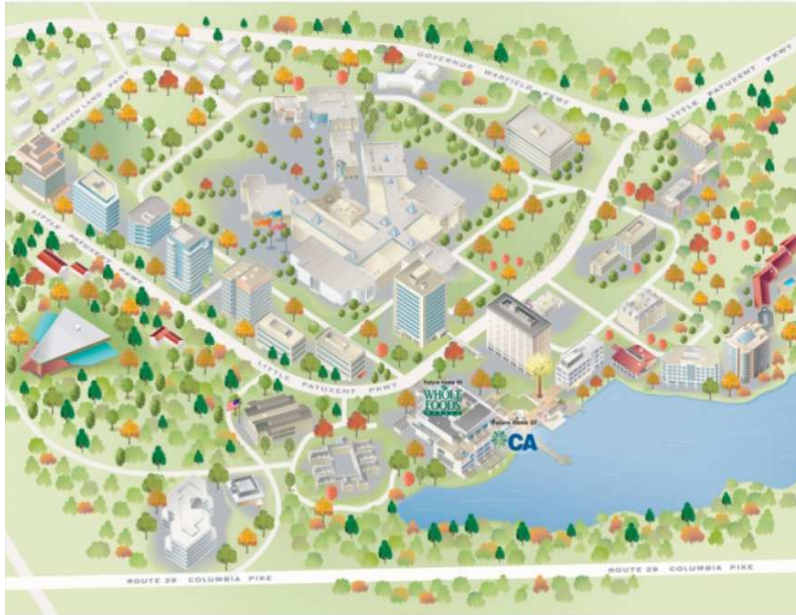

Directions to Lake Kittamaqundi

Map of Lake Kittamaqundi

Directions to Lake Kittamaqundi

US 29 north: take exit 18B (west) toward Columbia Town Center. At the intersection of Little Patuxent Parkway, turn right. US29 south:take exit 20A, which is Little Patuxent Parkway. The section of Little Patuxent Parkway has the Columbia Mall on one side and several buildings (including the Whole Foods building) on the other. Parking in the lots on the Fresh Fields building side is free and is closer to the lake. Walk beyond the buildings to the lake front and survey the water and adjacent land from the paved path around the lake.