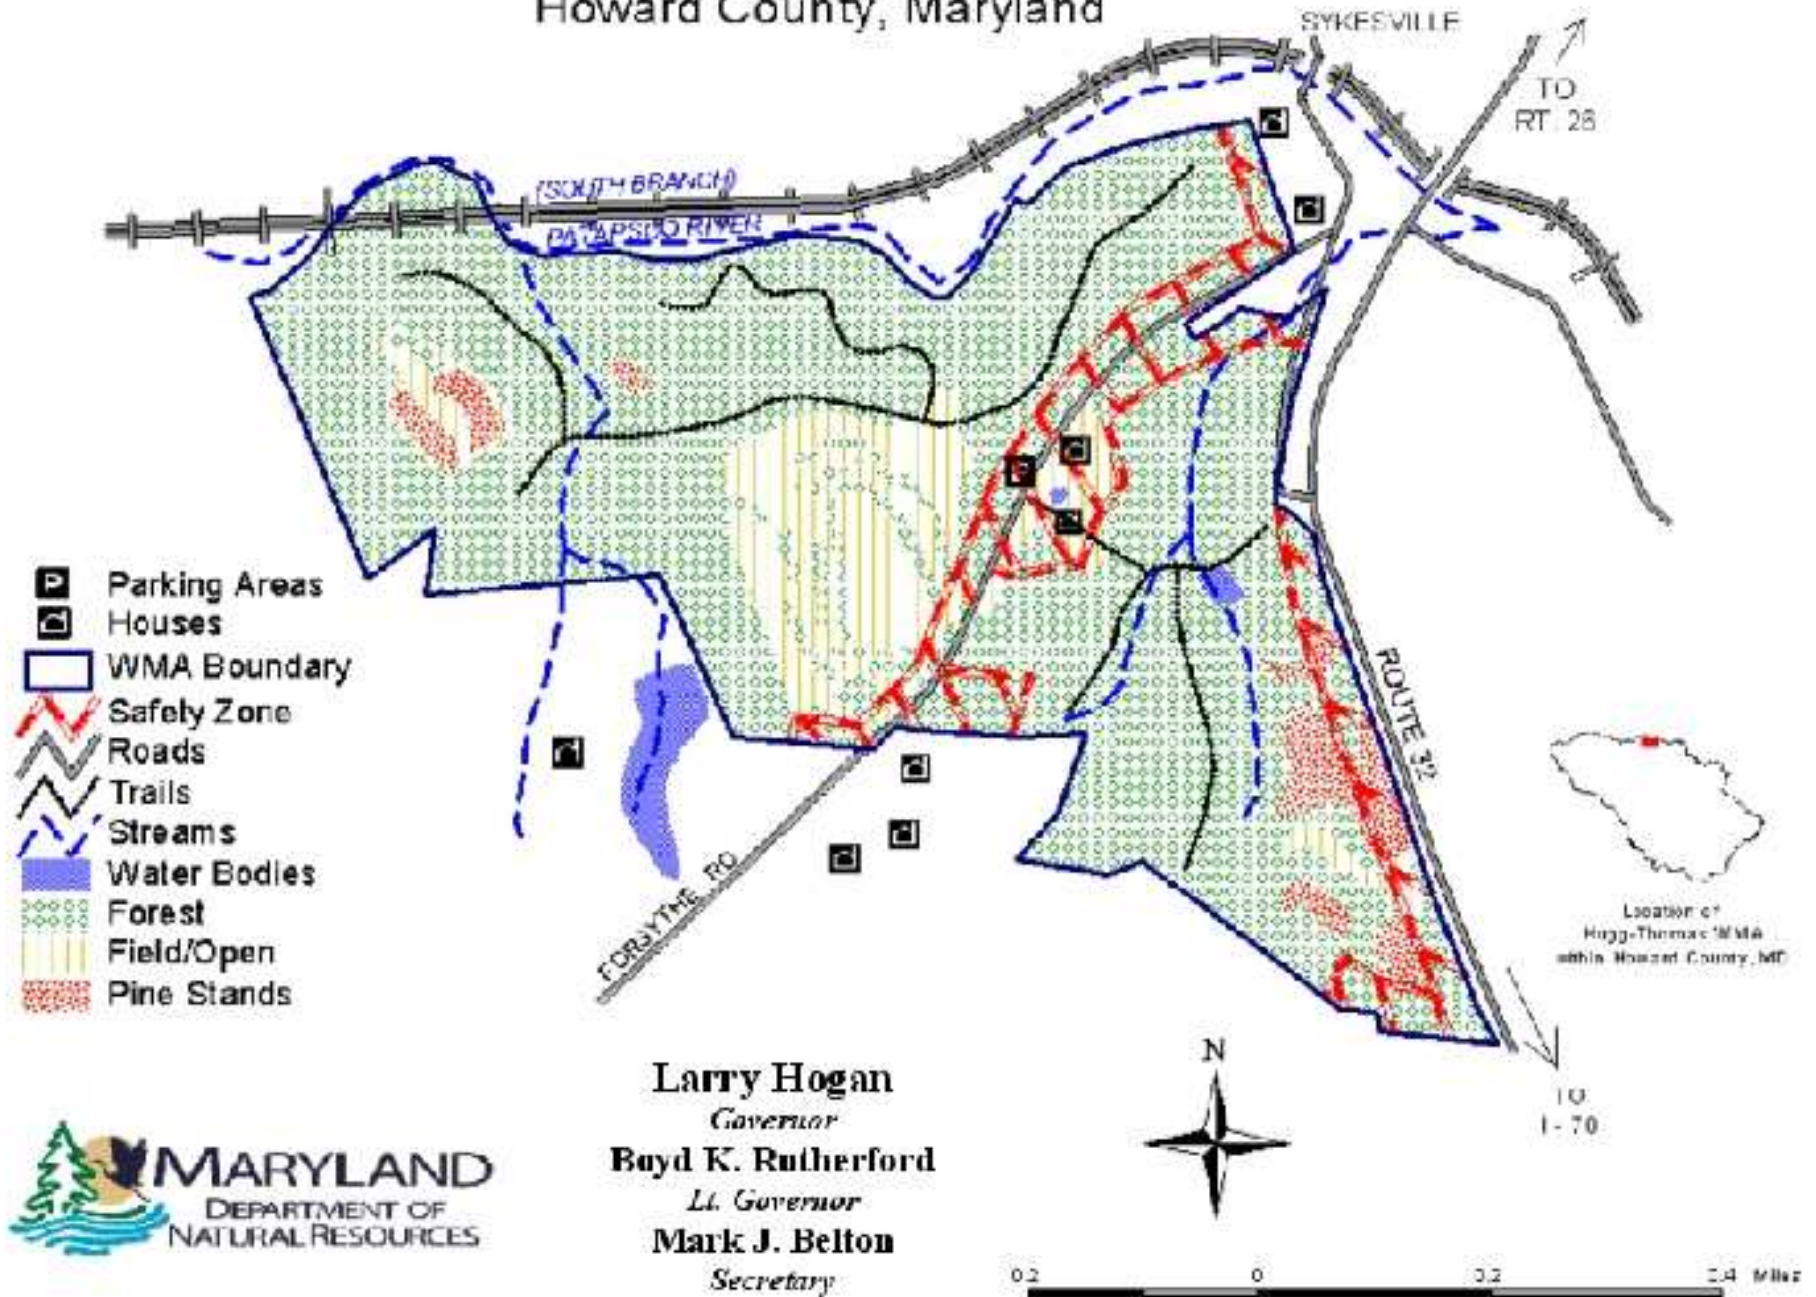

Hugg-Thomas Wildlife Management Area

Howard County, Maryland

Larry Hogan
Governor

Boyd K. Rutherford
Lt. Governor

Mark J. Belton
Secretary