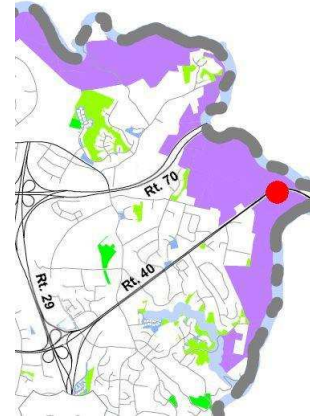

# Directions to Hollofield, Patapsco Valley State Park

## Map of Hollofield

## Directions to Hollofield

The entrance is on US 40 about 2.0 miles east of US 29, close to the Baltimore County line. A per person fee schedule is posted.