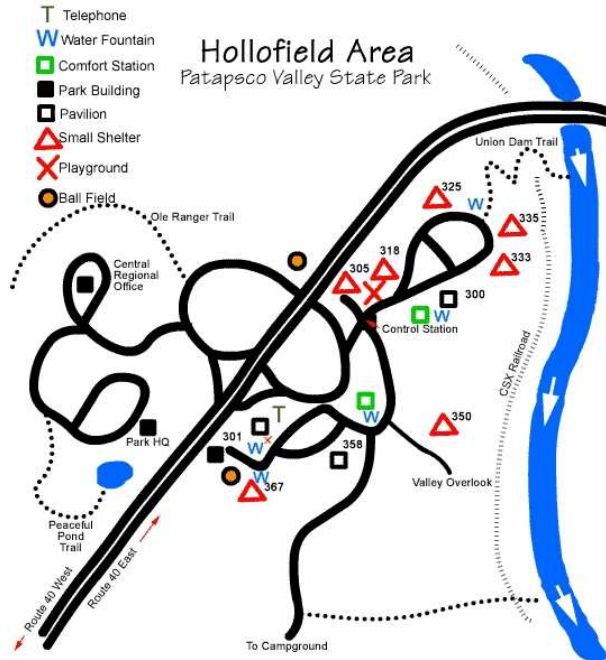

# Directions to Hollofield, Patapsco Valley State Park

## Map of Hollofield

## Directions to Hollofield

The entrance is on US 40 about 2.0 miles east of US 29, close to the Baltimore County line. A per person fee schedule is posted.