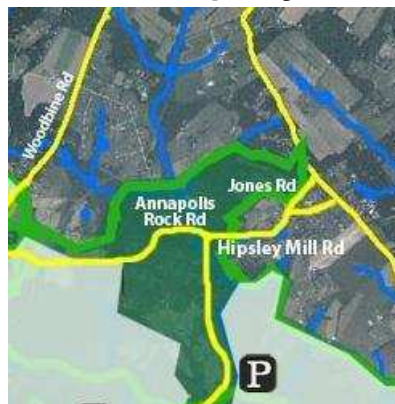

Map of Hipsely Mill

Patuxent River State Park

Hipsely Mill Road, Woodbine Maryland 21797

Map of Hipsely Mill

Directions to Hipsely Mill Road

From Howard County

From I-70/US40 take exit 76 south on MD 97 (Roxbury Mill Road) 6.9 miles to Jennings Chapel Road. Turn right and travel 3.2 miles to Hipsley Mill Road. Turn left and continue 2.0 miles to a dirt parking lot on the left.

From Montgomery County

In Montgomery County from MD 650 (Damascus Road), take Hipsley Mill Road northeast 1.8 miles to the several car parking lot on the right just beyond the bridge.