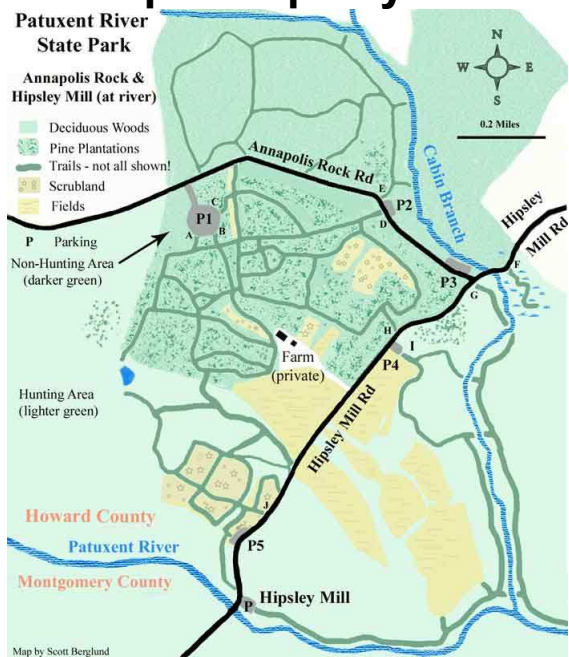

Map of Hipsely Mill

Patuxent River State Park

Hipsely Mill Road, Woodbine Maryland 21797

Map of Hipsely Mill

Directions to Hipsely Mill Road

From Howard County

From I-70/US40 take exit 76 south on MD 97 (Roxbury Mill Road) 6.9 miles to Jennings Chapel Road. Turn right and travel 3.2 miles to Hipsley Mill Road. Turn left and continue 2.0 miles to a dirt parking lot on the left.

From Montgomery County

In Montgomery County from MD 650 (Damascus Road), take Hipsley Mill Road northeast 1.8 miles to the several car parking lot on the right just beyond the bridge.