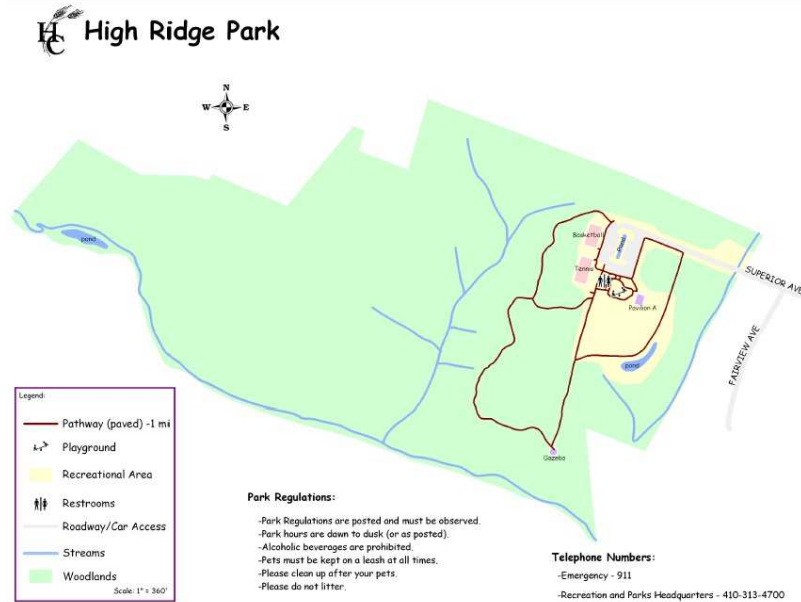

Directions to High Ridge Park

10100 Superior Avenue, Laurel, MD 20723

Map of High Ridge Park

Directions to High Ridge Park

MD 216 east from I95 to the traffic light at All Saints Road. Turn right and continue 0.9 mile to the dead end. Turn right on Old Scaggsville Road and almost immediately left on Superior Avenue. Continue 0.2 mile to the park entrance. The parking lot is 0.1 mile beyond the gate on the left.