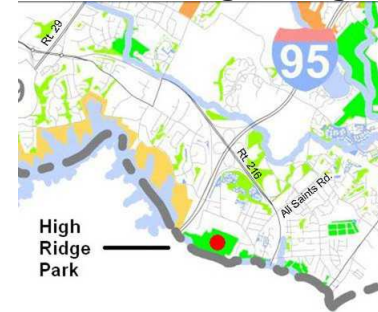

Directions to High Ridge Park

10100 Superior Avenue, Laurel, MD 20723

Map of High Ridge Park

Directions to High Ridge Park

MD 216 east from I95 to the traffic light at All Saints Road. Turn right and continue 0.9 mile to the dead end. Turn right on Old Scaggsville Road and almost immediately left on Superior Avenue. Continue 0.2 mile to the park entrance. The parking lot is 0.1 mile beyond the gate on the left.