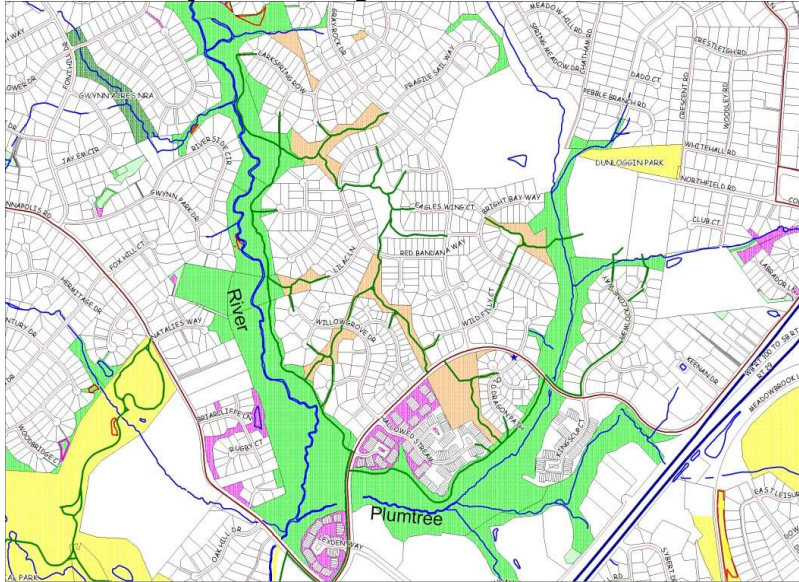

Directions to Gwynn Acres Path

Columbia Road, Ellicott City Maryland 21042

Map of Gwynn Acres Path

Directions to Gwynn Acres Path

From US 29 go west on MD 108 to the first traffic light which is Columbia Road. Turn right (north) and continue almost 0.6 mile. Park on either side of the road in the vicinity of the intersection with Rams Horn Row. From this point it is possible to enter either the Gwynn Acres Path on the north side of the road or Plumtree Path 25 yards west on the south side of Columbia Road.