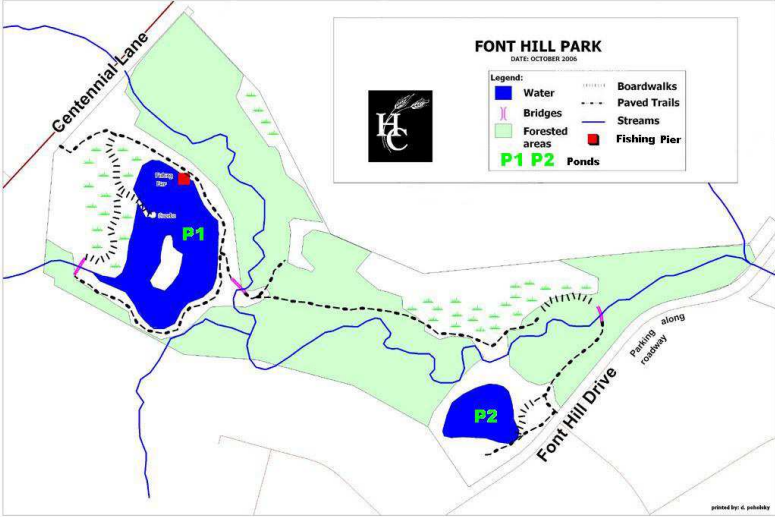

Directions to Font Hill Wetland Park

3520 Font Hill Drive, Ellicott City, MD 21043

Map of Font Hill Wetland Park

Directions to Font Hill Wetland Park

From US 29 go west on US 40 2.4 miles to Centennial Lane. Turn left (south) less than 0.1 mile to the traffic light at Frederick Road. Turn left and continue ~0.2 mile to Font Hill Drive. Turn right and continue 0.4 mile to the park sign. Park along the street.