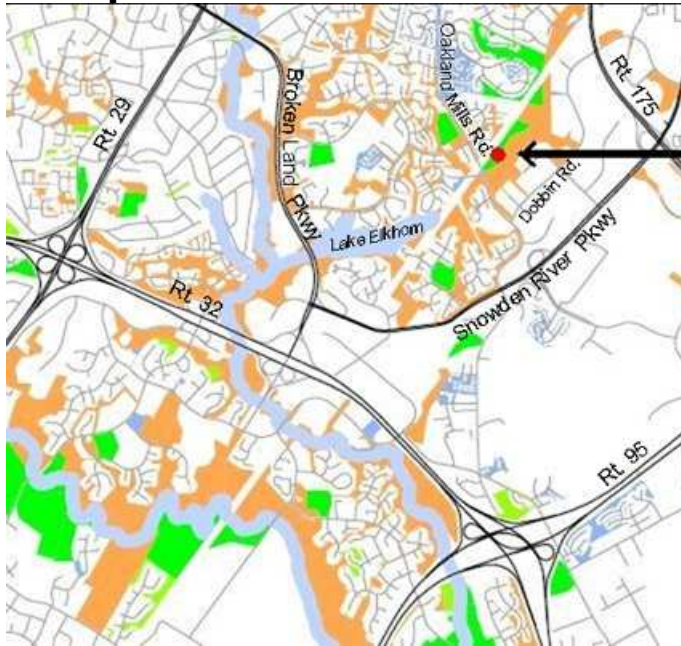

Directions to Elkhorn Garden Plot

Elkhorn Garden Plot, 6669 Oakland Mills Road, Columbia, Maryland 21045

Map of Elkhorn Garden Plot

Directions to Elkhorn Garden Plot

Many call these the Oakland Mills Garden Plots. This area can be reached by walking on a paved path east from Lake Elkhorn under the transmission lines. The plots are on the east side of Oakland Mills Road which is a heavily traveled four lane road. Use extreme caution in crossing. From US 29, go east on MD 32 for 1.6 miles to Broken Land Parkway north (Exit 14A). Go north on Broken Land Pkwy 0.6 mile to the traffic light at Snowden River Parkway. Turn right and continue 1.8 miles to a left (north) at the light on Oakland Mills Road. From that intersection, continue 0.9 mile to a right turn at a metal gate on a gravel road. Parking is anywhere along the garden plots on the right.