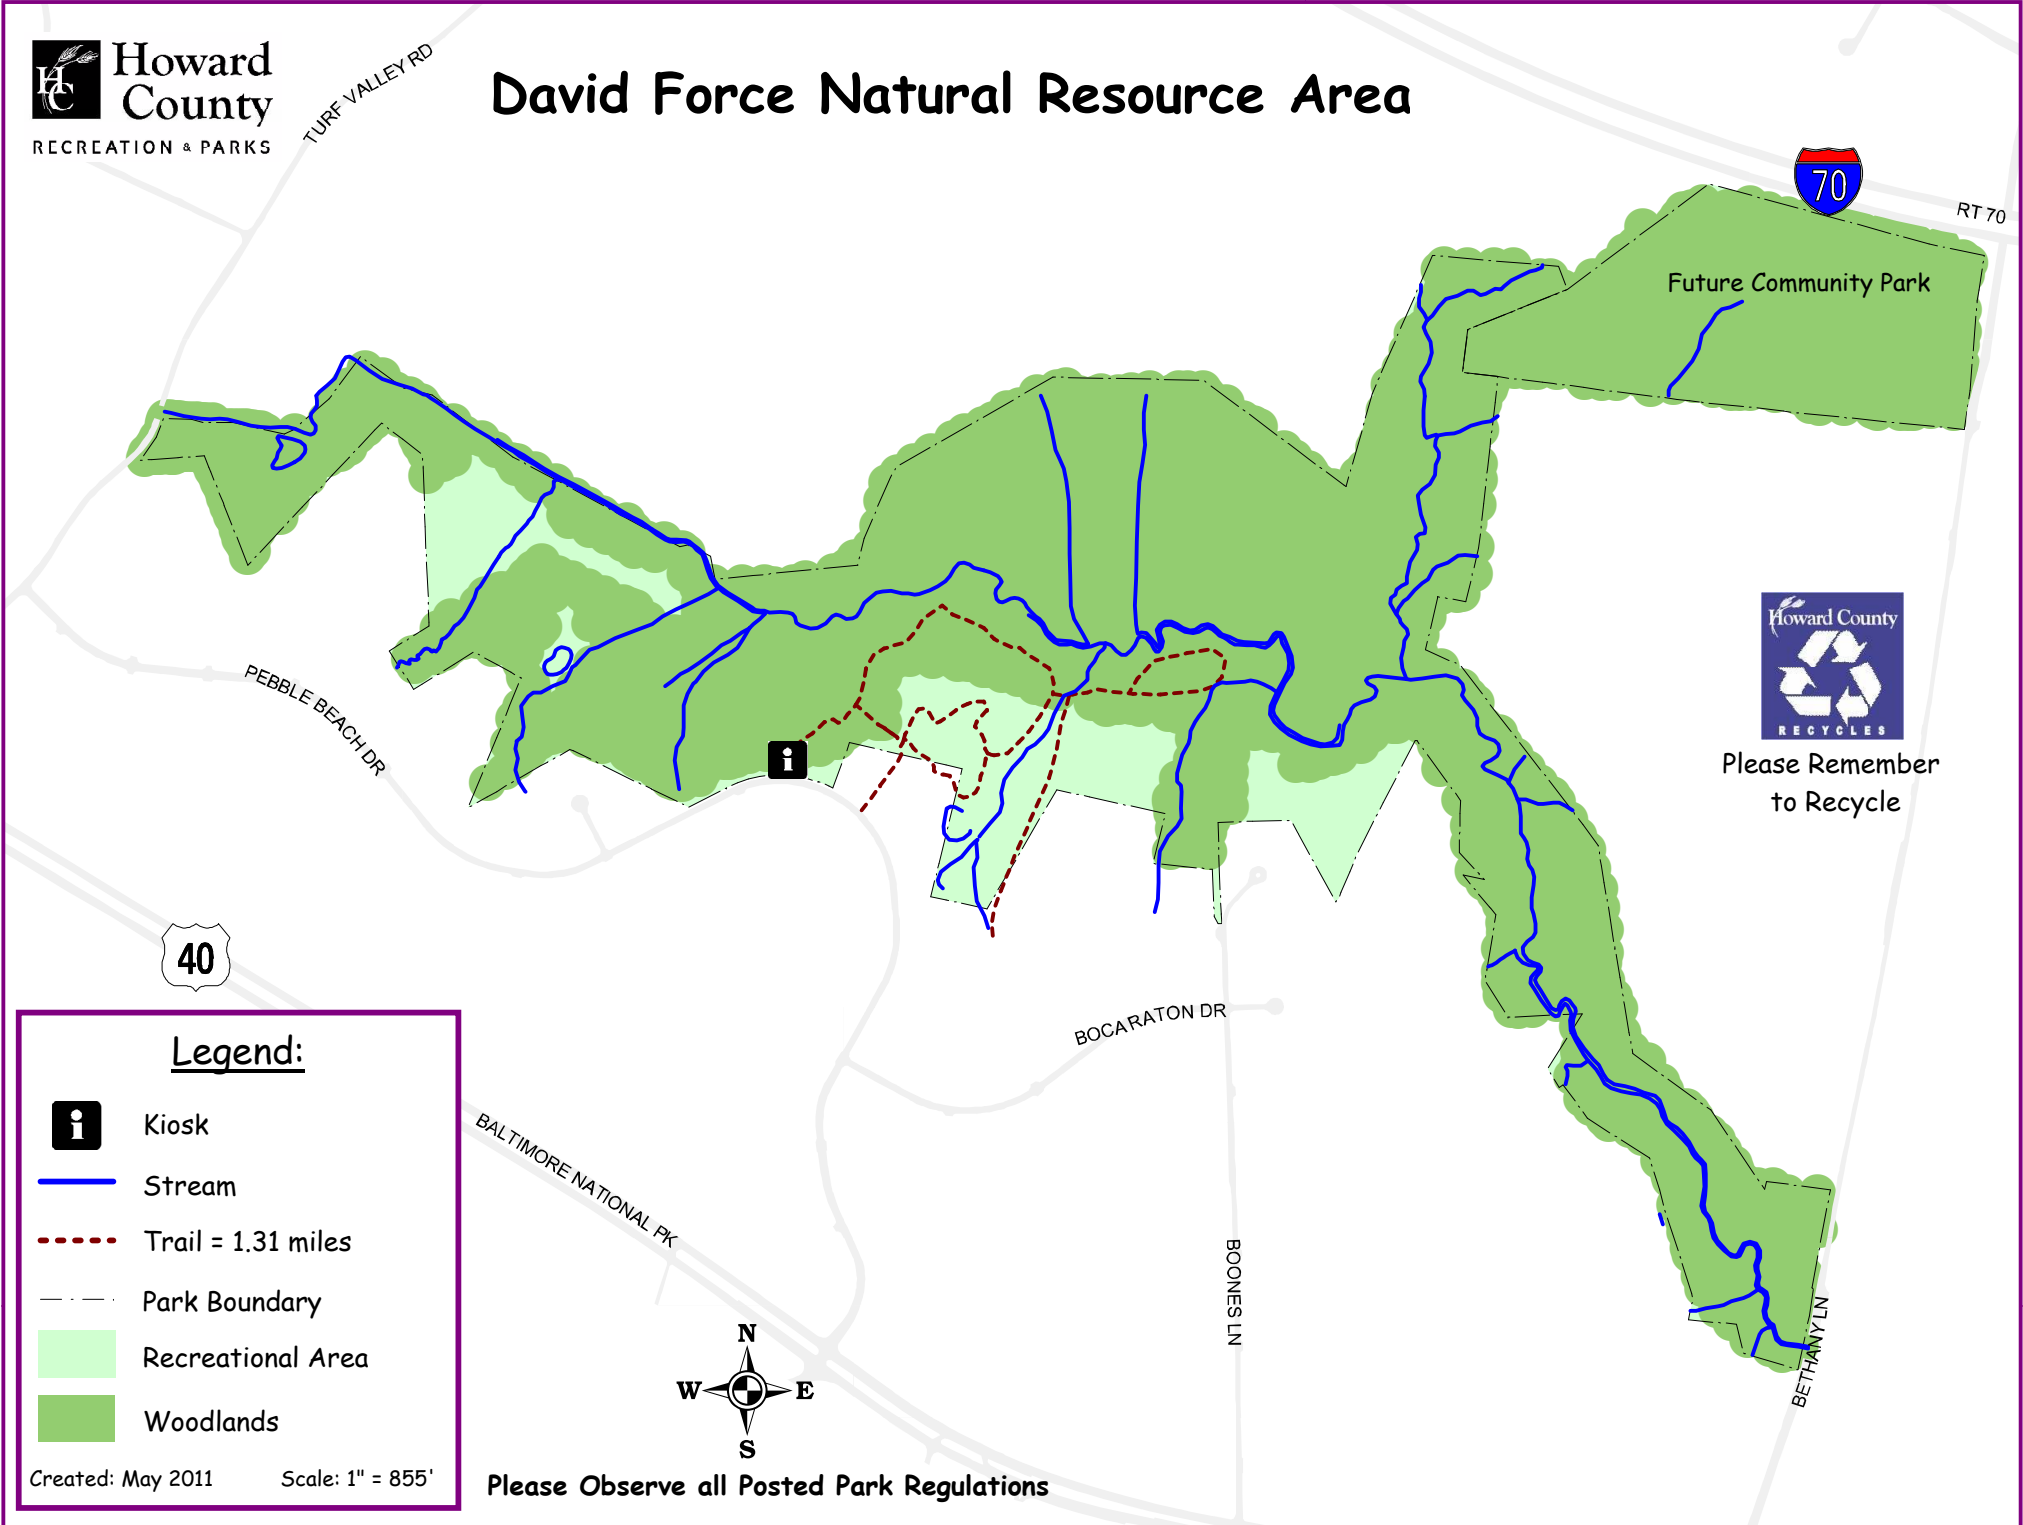

# David Force Natural Resource Area

Future Community Park

Please Remember  
to Recycle

## Legend:

-  Kiosk
-  Stream
-  Trail = 1.31 miles
-  Park Boundary
-  Recreational Area
-  Woodlands

Created: May 2011      Scale: 1" = 855'

Please Observe all Posted Park Regulations