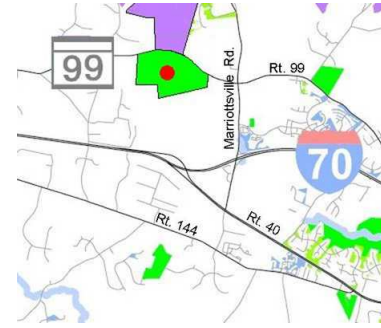

Directions to Alpha Ridge Park

11685 Old Frederick Rd/Md 99, Marriottsville, MD 21104

Map of Alpha Ridge Park

Directions to Alpha Ridge Park

Alpha Ridge Park

From US 29, go west on I-70 a little more than 4.0 miles to Exit 83 (Marriottsville North). (Approaching from the west, there is no exit from I-70; instead, exit on US 40 east and turn left at the traffic light at Marriottsville Road.) Go north on Marriottsville Road 1.1 miles from I-70 to the traffic light at MD 99 (Old Frederick Road). Turn left and continue 0.8 miles to the park entrance on the left.