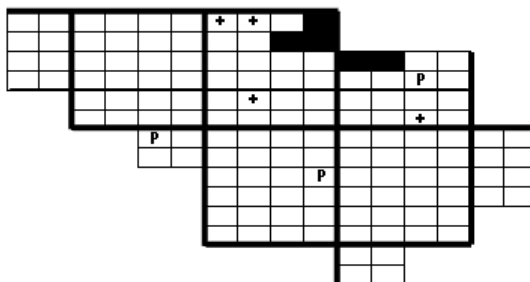

Yellow-throated Warbler Maps of Howard County BBA Results

Photo by Ralph Cullison

Names of Howard County Quadrangles

- DA - Damascus
- WO - Woodbine
- SY - Sykesville
- EC - Ellicott City
- SA - Sandy Spring
- CL - Clarksville
- SV - Savage
- RE - Relay
- LA - Laurel

Blocks within Each Quadrangle

- NW - Northwest
- NE - Northeast
- CW - Center-west
- CE - Center-east
- SW - Southwest
- SE - Southeast

■=Confirmed P=Probable +=Possible o=Observed

Yellow-throated Warbler 2002-2006