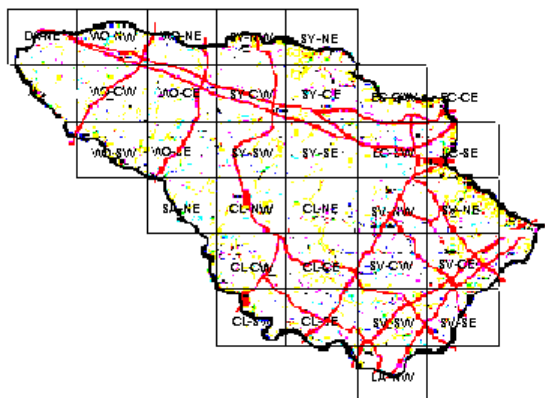

Yellow-throated Warbler Maps of Howard County BBA Results

Photo by Ralph Cullison

Names of Howard County Quadrangles

- DA - Damascus
- WO - Woodbine
- SY - Sykesville
- EC - Ellicott City
- SA - Sandy Spring
- CL - Clarksville
- SV - Savage
- RE - Relay
- LA - Laurel

Blocks within Each Quadrangle

- NW - Northwest
- NE - Northeast
- CW - Center-west
- CE - Center-east
- SW - Southwest
- SE - Southeast

■=Confirmed P=Probable +=Possible o=Observed

Yellow-throated Warbler 2002-2006

Yellow-throated Warbler 1983-1987

Yellow-throated Warbler 1973-1975