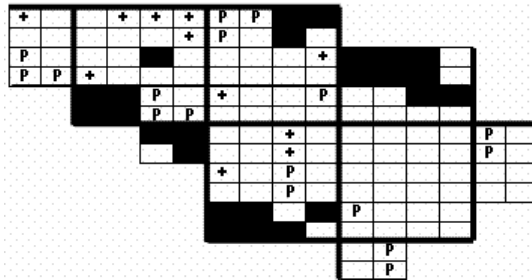

# Yellow-throated Vireo Maps of Howard County BBA Results

Photo by Ralph Cullison

## Names of Howard County Quadrangles

- DA - Damascus
- WO - Woodbine
- SY - Sykesville
- EC - Ellicott City
- SA - Sandy Spring
- CL - Clarksville
- SV - Savage
- RE - Relay
- LA - Laurel

## Blocks within Each Quadrangle

- NW - Northwest
- NE - Northeast
- CW - Center-west
- CE - Center-east
- SW - Southwest
- SE - Southeast

■=Confirmed P=Probable +=Possible o=Observed

Yellow-throated Vireo 2002-2006