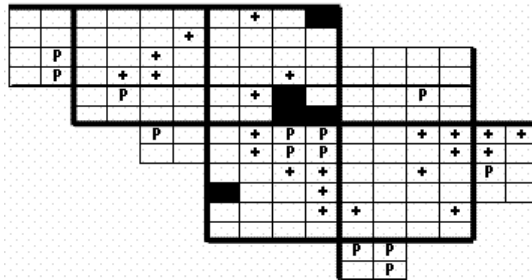

Yellow-throated Vireo 1973-1975