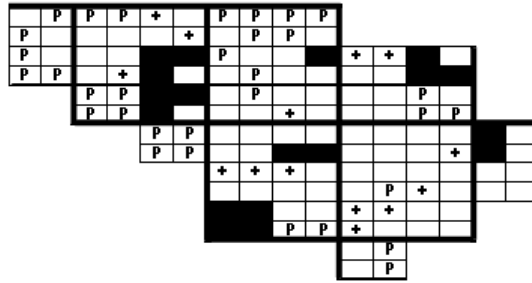

# Yellow-throated Vireo Maps of Howard County BBA Results

Photo by Ralph Cullison

## Names of Howard County Quadrangles

- DA - Damascus
- WO - Woodbine
- SY - Sykesville
- EC - Ellicott City
- SA - Sandy Spring
- CL - Clarksville
- SV - Savage
- RE - Relay
- LA - Laurel

## Blocks within Each Quadrangle

- NW - Northwest
- NE - Northeast
- CW - Center-west
- CE - Center-east
- SW - Southwest
- SE - Southeast

■=Confirmed P=Probable +=Possible o=Observed

Yellow-throated Vireo 2002-2006