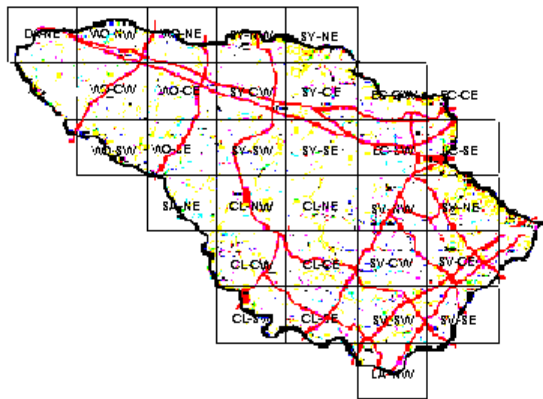

# Yellow-throated Vireo Maps of Howard County BBA Results

Photo by Ralph Cullison

## Names of Howard County Quadrangles

- DA - Damascus
- WO - Woodbine
- SY - Sykesville
- EC - Ellicott City
- SA - Sandy Spring
- CL - Clarksville
- SV - Savage
- RE - Relay
- LA - Laurel

## Blocks within Each Quadrangle

- NW - Northwest
- NE - Northeast
- CW - Center-west
- CE - Center-east
- SW - Southwest
- SE - Southeast

■=Confirmed P=Probable +=Possible o=Observed

Yellow-throated Vireo 2002-2006

Yellow-throated Vireo 1983-1987

Yellow-throated Vireo 1973-1975