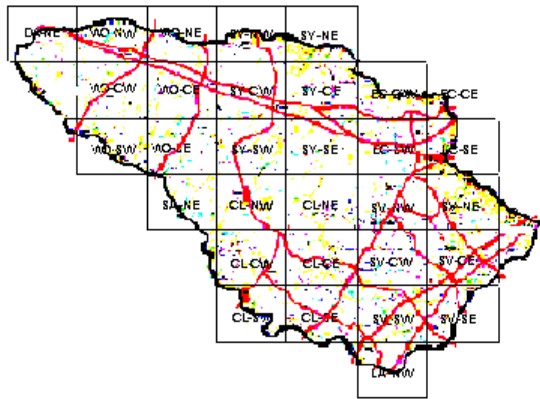

Yellow-crowned Night-Heron Maps of Howard County BBA Results

Photo by Sue Neri

Yellow-crowned Night-Heron 2002-2006

Yellow-crowned Night-Heron 1973-1975

Names of Howard County Quadrangles

- DA - Damascus
- WO - Woodbine
- SY - Sykesville
- EC - Ellicott City
- SA - Sandy Spring
- CL - Clarksville
- SV - Savage
- RE - Relay
- LA - Laurel

Blocks within Each Quadrangle

- NW - Northwest
- NE - Northeast
- CW - Center-west
- CE - Center-east
- SW - Southwest
- SE - Southeast

■ = Confirmed P = Probable + = Possible o = Observed