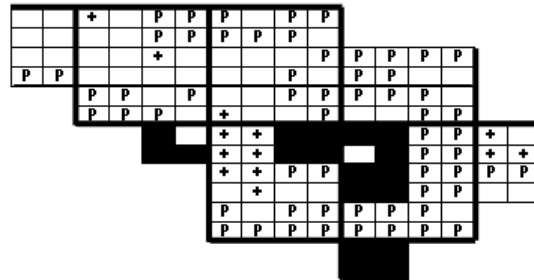

Yellow-breasted Chat Maps of Howard County BBA Results

Photo by RalphCullison

Yellow-breasted Chat 2002-2006

Yellow-breasted Chat 1983-1987

Yellow--breasted Chat 1973-1975

Names of Howard County Quadrangles

- DA - Damascus
- WO - Woodbine
- SY - Sykesville
- EC - Ellicott City
- SA - Sandy Spring
- CL - Clarksville
- SV - Savage
- RE - Relay
- LA - Laurel

Blocks within Each Quadrangle

- NW - Northwest
- NE - Northeast
- CW - Center-west
- CE - Center-east
- SW - Southwest
- SE - Southeast