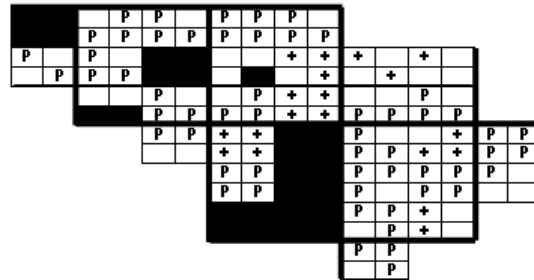

Yellow-breasted Chat Maps of Howard County BBA Results

Photo by RalphCullison

Yellow-breasted Chat 2002-2006

Yellow-breasted Chat 1983-1987

Yellow--breasted Chat 1973-1975

Names of Howard County Quadrangles

- DA - Damascus
- WO - Woodbine
- SY - Sykesville
- EC - Ellicott City
- SA - Sandy Spring
- CL - Clarksville
- SV - Savage
- RE - Relay
- LA - Laurel

Blocks within Each Quadrangle

- NW - Northwest
- NE - Northeast
- CW - Center-west
- CE - Center-east
- SW - Southwest
- SE - Southeast