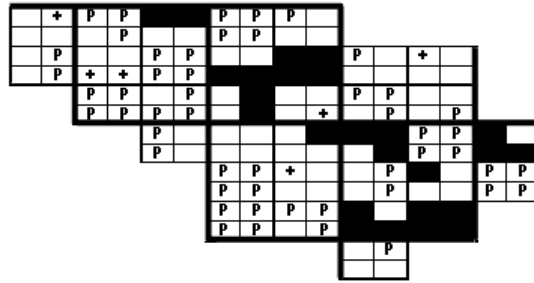

Yellow-breasted Chat Maps of Howard County BBA Results

Photo by RalphCullison

Yellow-breasted Chat 2002-2006

Yellow-breasted Chat 1983-1987

Yellow--breasted Chat 1973-1975

Names of Howard County Quadrangles

- DA - Damascus
- WO - Woodbine
- SY - Sykesville
- EC - Ellicott City
- SA - Sandy Spring
- CL - Clarksville
- SV - Savage
- RE - Relay
- LA - Laurel

Blocks within Each Quadrangle

- NW - Northwest
- NE - Northeast
- CW - Center-west
- CE - Center-east
- SW - Southwest
- SE - Southeast