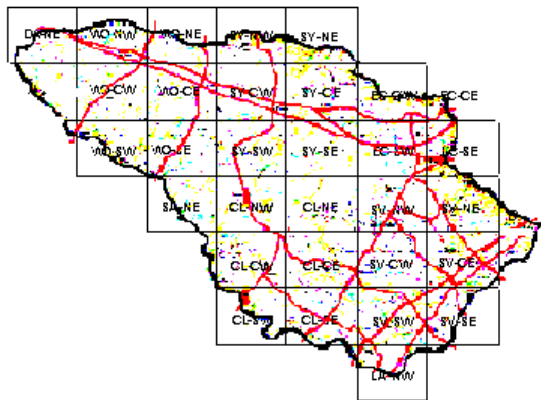

Yellow-breasted Chat Maps of Howard County BBA Results

Photo by RalphCullison

Yellow-breasted Chat 2002-2006

Yellow-breasted Chat 1983-1987

Yellow--breasted Chat 1973-1975

Names of Howard County Quadrangles

- DA - Damascus
- WO - Woodbine
- SY - Sykesville
- EC - Ellicott City
- SA - Sandy Spring
- CL - Clarksville
- SV - Savage
- RE - Relay
- LA - Laurel

Blocks within Each Quadrangle

- NW - Northwest
- NE - Northeast
- CW - Center-west
- CE - Center-east
- SW - Southwest
- SE - Southeast