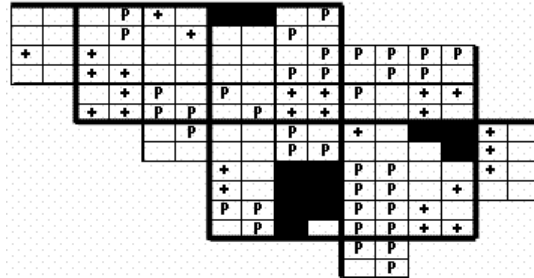

Yellow-billed Cuckoo Maps of Howard County BBA Results

Photo by Scott Berglund

Yellow-billed Cuckoo 2002-2006

Yellow-billed Cuckoo 1983-1987

Yellow-billed Cuckoo 1973-1975

Names of Howard County Quadrangles

- DA - Damascus
- WO - Woodbine
- SY - Sykesville
- EC - Ellicott City
- SA - Sandy Spring
- CL - Clarksville
- SV - Savage
- RE - Relay
- LA - Laurel

Blocks within Each Quadrangle

- NW - Northwest
- NE - Northeast
- CW - Center-west
- CE - Center-east
- SW - Southwest
- SE - Southeast