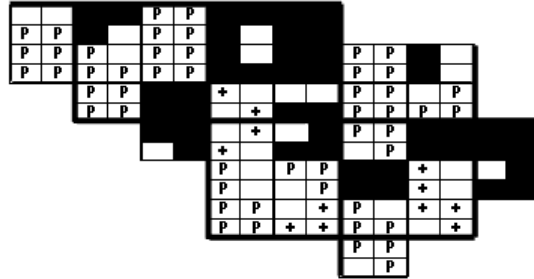

Yellow-billed Cuckoo Maps of Howard County BBA Results

Photo by Scott Berglund

Yellow-billed Cuckoo 2002-2006

Yellow-billed Cuckoo 1983-1987

Yellow-billed Cuckoo 1973-1975

Names of Howard County Quadrangles

- DA - Damascus
- WO - Woodbine
- SY - Sykesville
- EC - Ellicott City
- SA - Sandy Spring
- CL - Clarksville
- SV - Savage
- RE - Relay
- LA - Laurel

Blocks within Each Quadrangle

- NW - Northwest
- NE - Northeast
- CW - Center-west
- CE - Center-east
- SW - Southwest
- SE - Southeast