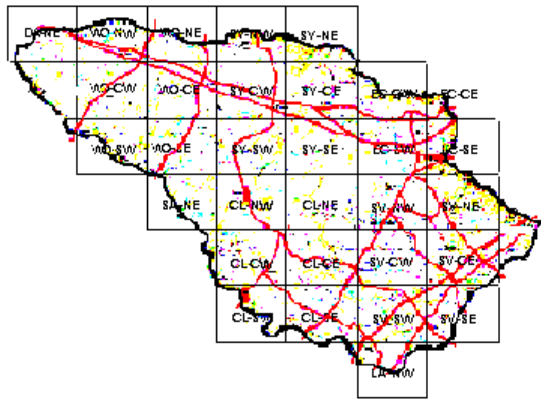

Yellow-billed Cuckoo Maps of Howard County BBA Results

Photo by Scott Berglund

Yellow-billed Cuckoo 2002-2006

Yellow-billed Cuckoo 1983-1987

Yellow-billed Cuckoo 1973-1975

Names of Howard County Quadrangles

- DA - Damascus
- WO - Woodbine
- SY - Sykesville
- EC - Ellicott City
- SA - Sandy Spring
- CL - Clarksville
- SV - Savage
- RE - Relay
- LA - Laurel

Blocks within Each Quadrangle

- NW - Northwest
- NE - Northeast
- CW - Center-west
- CE - Center-east
- SW - Southwest
- SE - Southeast