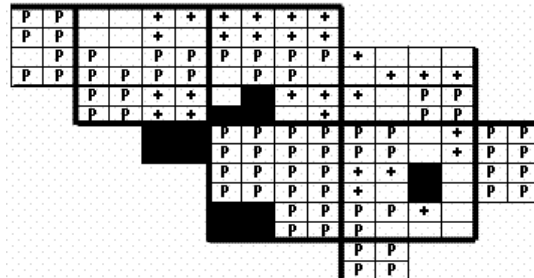

Yellow-billed Cuckoo Maps of Howard County BBA Results

Photo by Scott Berglund

Yellow-billed Cuckoo 2002-2006

Yellow-billed Cuckoo 1983-1987

Yellow-billed Cuckoo 1973-1975

Names of Howard County Quadrangles

- DA - Damascus
- WO - Woodbine
- SY - Sykesville
- EC - Ellicott City
- SA - Sandy Spring
- CL - Clarksville
- SV - Savage
- RE - Relay
- LA - Laurel

Blocks within Each Quadrangle

- NW - Northwest
- NE - Northeast
- CW - Center-west
- CE - Center-east
- SW - Southwest
- SE - Southeast