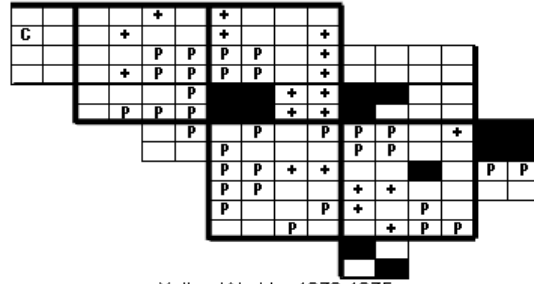

Yellow Warbler 1973-1975