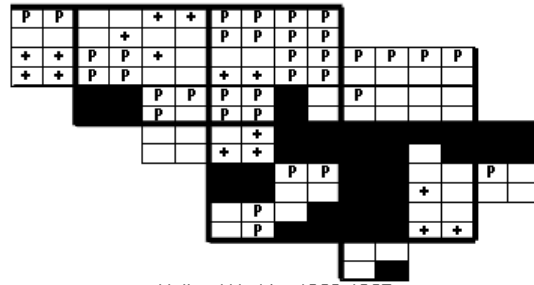

Yellow Warbler Maps of Howard County BBA Results

Photo by Ralph Cullison

Names of Howard County Quadrangles

- DA - Damascus
- WO - Woodbine
- SY - Sykesville
- EC - Ellicott City
- SA - Sandy Spring
- CL - Clarksville
- SV - Savage
- RE - Relay
- LA - Laurel

Blocks within Each Quadrangle

- NW - Northwest
- NE - Northeast
- CW - Center-west
- CE - Center-east
- SW - Southwest
- SE - Southeast

■=Confirmed P=Probable +=Possible o=Observed

Yellow Warbler 2002-2006