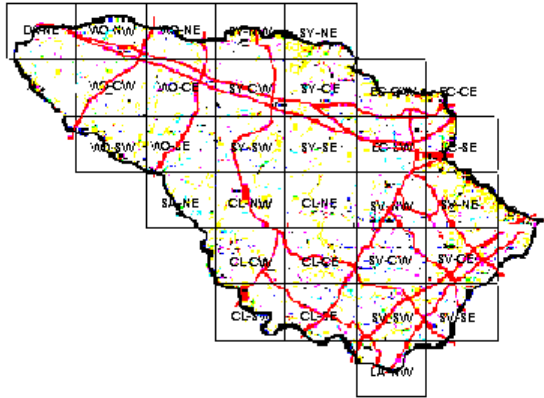

Yellow Warbler Maps of Howard County BBA Results

Photo by Ralph Cullison

Names of Howard County Quadrangles

- DA - Damascus
- WO - Woodbine
- SY - Sykesville
- EC - Ellicott City
- SA - Sandy Spring
- CL - Clarksville
- SV - Savage
- RE - Relay
- LA - Laurel

Blocks within Each Quadrangle

- NW - Northwest
- NE - Northeast
- CW - Center-west
- CE - Center-east
- SW - Southwest
- SE - Southeast

■=Confirmed P=Probable +=Possible o=Observed

Yellow Warbler 2002-2006

Yellow Warbler 1983-1987

Yellow Warbler 1973-1975