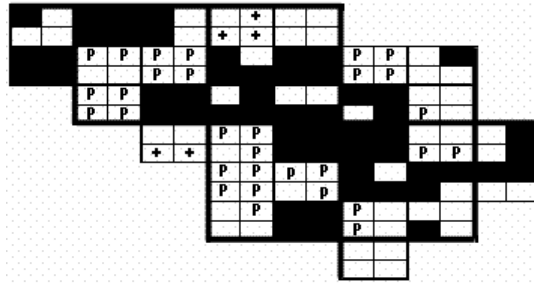

Yellow Warbler Maps of Howard County BBA Results

Photo by Ralph Cullison

Names of Howard County Quadrangles

- DA - Damascus
- WO - Woodbine
- SY - Sykesville
- EC - Ellicott City
- SA - Sandy Spring
- CL - Clarksville
- SV - Savage
- RE - Relay
- LA - Laurel

Blocks within Each Quadrangle

- NW - Northwest
- NE - Northeast
- CW - Center-west
- CE - Center-east
- SW - Southwest
- SE - Southeast

■=Confirmed P=Probable +=Possible o=Observed

Yellow Warbler 2002-2006

Yellow Warbler 1983-1987

Yellow Warbler 1973-1975