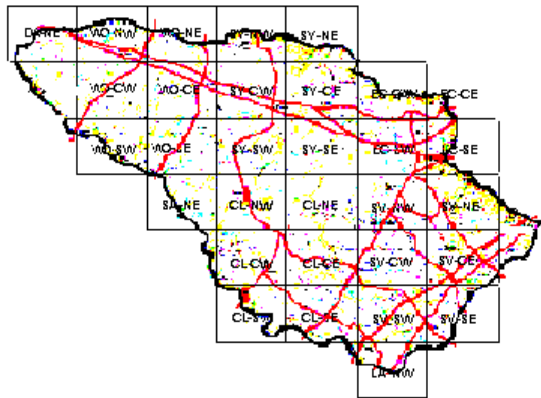

Worm-eating Warbler Maps of Howard County BBA Results

Photo by Scott Berglund

Worm-eating Warbler 2002-2006

Worm-eating Warbler 1983-1987

Worm-eating Warbler 1973-1975

Names of Howard County Quadrangles

- DA - Damascus
- WO - Woodbine
- SY - Sykesville
- EC - Ellicott City
- SA - Sandy Spring
- CL - Clarksville
- SV - Savage
- RE - Relay
- LA - Laurel

Blocks within Each Quadrangle

- NW - Northwest
- NE - Northeast
- CW - Center-west
- CE - Center-east
- SW - Southwest
- SE - Southeast

■=Confirmed P=Probable +=Possible o=Observed