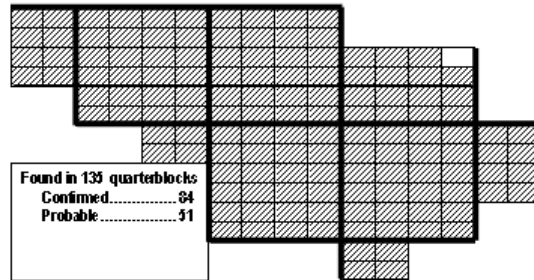

Wood Thrush Maps of Howard County BBA Results

Photo by Ralph Cullison

Wood Thrush 2002-2006

Wood Thrush 1983-1987

Found in 139 quarterblocks
 Confirmed.....84
 Probable.....51

Wood Thrush 1973-1975

Names of Howard County Quadrangles

- DA - Damascus
- WO - Woodbine
- SY - Sykesville
- EC - Ellicott City
- SA - Sandy Spring
- CL - Clarksville
- SV - Savage
- RE - Relay
- LA - Laurel

Blocks within Each Quadrangle

- NW - Northwest
- NE - Northeast
- CW - Center-west
- CE - Center-east
- SW - Southwest
- SE - Southeast