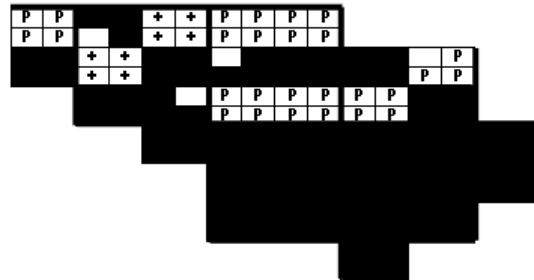

Wood Thrush Maps of Howard County BBA Results

Photo by Ralph Cullison

Wood Thrush 2002-2006

Wood Thrush 1983-1987

Found in 139 quarterblocks
 Confirmed.....84
 Probable.....51

Wood Thrush 1973-1975

Names of Howard County Quadrangles

- DA - Damascus
- WO - Woodbine
- SY - Sykesville
- EC - Ellicott City
- SA - Sandy Spring
- CL - Clarksville
- SV - Savage
- RE - Relay
- LA - Laurel

Blocks within Each Quadrangle

- NW - Northwest
- NE - Northeast
- CW - Center-west
- CE - Center-east
- SW - Southwest
- SE - Southeast