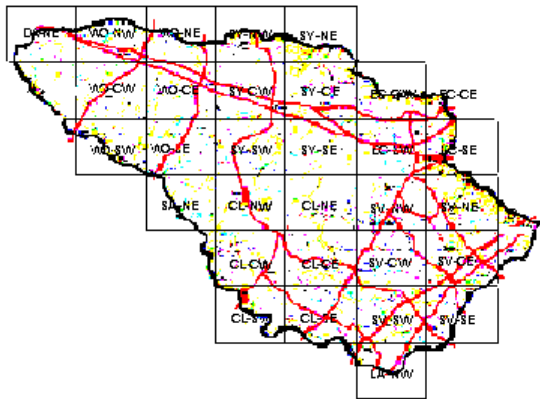

Wood Thrush Maps of Howard County BBA Results

Photo by Ralph Cullison

Wood Thrush 2002-2006

Wood Thrush 1983-1987

Found in 139 quarterblocks
 Confirmed.....84
 Probable.....51

Wood Thrush 1973-1975

Names of Howard County Quadrangles

- DA - Damascus
- WO - Woodbine
- SY - Sykesville
- EC - Ellicott City
- SA - Sandy Spring
- CL - Clarksville
- SV - Savage
- RE - Relay
- LA - Laurel

Blocks within Each Quadrangle

- NW - Northwest
- NE - Northeast
- CW - Center-west
- CE - Center-east
- SW - Southwest
- SE - Southeast