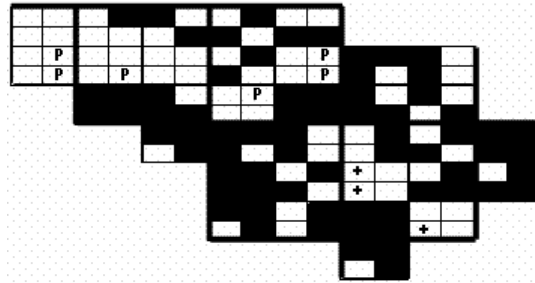

Wood Duck Maps of Howard County BBA Results

Photo by Jeff Metter

Names of Howard County Quadrangles

DA - Damascus
 WO - Woodbine
 SY - Sykesville
 EC - Ellicott City
 SA - Sandy Spring
 CL - Clarksville
 SV - Savage
 RE - Relay
 LA - Laurel

Blocks within Each Quadrangle

NW - Northwest
 NE - Northeast
 CW - Center-west
 CE - Center-east
 SW - Southwest
 SE - Southeast

Wood Duck 2002-2006

Wood Duck 1983-1987

Wood Duck 1973-1975

■=Confirmed P=Probable +=Possible ○=Observed