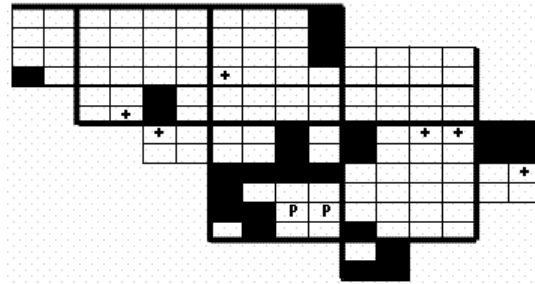

Wood Duck Maps of Howard County BBA Results

Photo by Jeff Metter

Names of Howard County Quadrangles

DA - Damascus
 WO - Woodbine
 SY - Sykesville
 EC - Ellicott City
 SA - Sandy Spring
 CL - Clarksville
 SV - Savage
 RE - Relay
 LA - Laurel

Blocks within Each Quadrangle

NW - Northwest
 NE - Northeast
 CW - Center-west
 CE - Center-east
 SW - Southwest
 SE - Southeast

Wood Duck 2002-2006

Wood Duck 1983-1987

Wood Duck 1973-1975

■=Confirmed P=Probable +=Possible ○=Observed