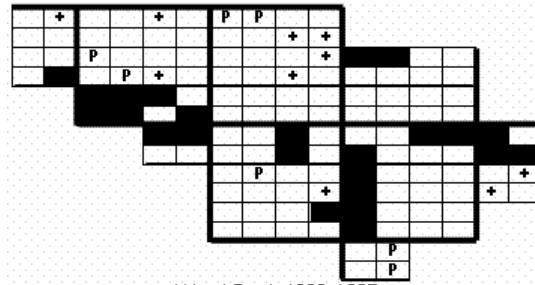

Wood Duck Maps of Howard County BBA Results

Photo by Jeff Metter

Names of Howard County Quadrangles

DA - Damascus
 WO - Woodbine
 SY - Sykesville
 EC - Ellicott City
 SA - Sandy Spring
 CL - Clarksville
 SV - Savage
 RE - Relay
 LA - Laurel

Blocks within Each Quadrangle

NW - Northwest
 NE - Northeast
 CW - Center-west
 CE - Center-east
 SW - Southwest
 SE - Southeast

Wood Duck 2002-2006

Wood Duck 1983-1987

Wood Duck 1973-1975

■=Confirmed P=Probable +=Possible ○=Observed