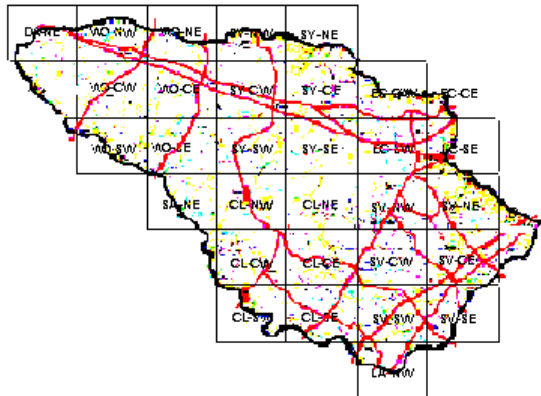

Wood Duck Maps of Howard County BBA Results

Photo by Jeff Metter

Names of Howard County Quadrangles

DA - Damascus
 WO - Woodbine
 SY - Sykesville
 EC - Ellicott City
 SA - Sandy Spring
 CL - Clarksville
 SV - Savage
 RE - Relay
 LA - Laurel

Blocks within Each Quadrangle

NW - Northwest
 NE - Northeast
 CW - Center-west
 CE - Center-east
 SW - Southwest
 SE - Southeast

Wood Duck 2002-2006

Wood Duck 1983-1987

Wood Duck 1973-1975

■=Confirmed P=Probable +=Possible ○=Observed