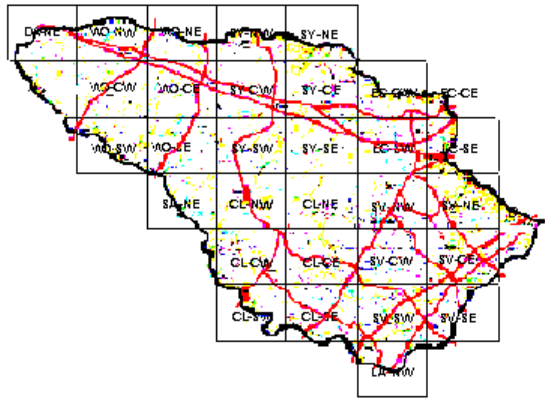

Willow Flycatcher Maps of Howard County BBA Results

Photo by Ralph Cullison

Willow Flycatcher 2002-2006

Willow Flycatcher 1983-1987

Willow Flycatcher 1973-1975

Names of Howard County Quadrangles

- DA - Damascus
- WO - Woodbine
- SY - Sykesville
- EC - Ellicott City
- SA - Sandy Spring
- CL - Clarksville
- SV - Savage
- RE - Relay
- LA - Laurel

Blocks within Each Quadrangle

- NW - Northwest
- NE - Northeast
- CW - Center-west
- CE - Center-east
- SW - Southwest
- SE - Southeast

■=Confirmed P=Probable +=Possible ○=Observed