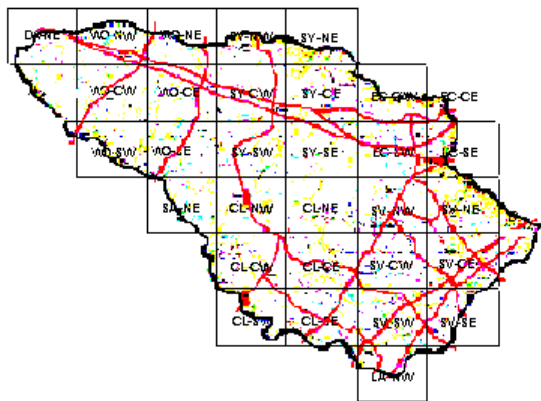

# Wild Turkey Maps of Howard County BBA Results

Photo by Scott Berglund

## Names of Howard County Quadrangles

DA - Damascus  
 WO - Woodbine  
 SY - Sykesville  
 EC - Ellicott City  
 SA - Sandy Spring  
 CL - Clarksville  
 SV - Savage  
 RE - Relay  
 LA - Laurel

## Blocks within Each Quadrangle

NW - Northwest  
 NE - Northeast  
 CW - Center-west  
 CE - Center-east  
 SW - Southwest  
 SE - Southeast

■=Confirmed P=Probable +=Possible o=Observed

Wild Turkey 2002-2006

Wild Turkey 1983-1987

Wild Turkey 1973-1975