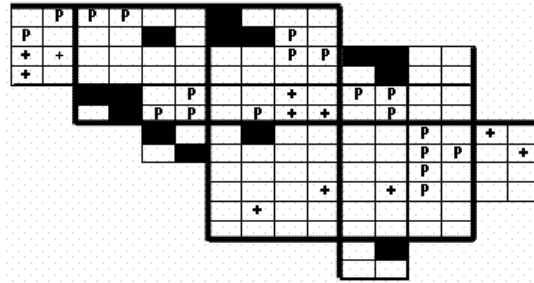

# Wild Turkey Maps of Howard County BBA Results

Photo by Scott Berglund

## Names of Howard County Quadrangles

DA - Damascus  
 WO - Woodbine  
 SY - Sykesville  
 EC - Ellicott City  
 SA - Sandy Spring  
 CL - Clarksville  
 SV - Savage  
 RE - Relay  
 LA - Laurel

## Blocks within Each Quadrangle

NW - Northwest  
 NE - Northeast  
 CW - Center-west  
 CE - Center-east  
 SW - Southwest  
 SE - Southeast

■=Confirmed P=Probable +=Possible o=Observed

Wild Turkey 2002-2006

Wild Turkey 1983-1987

Wild Turkey 1973-1975