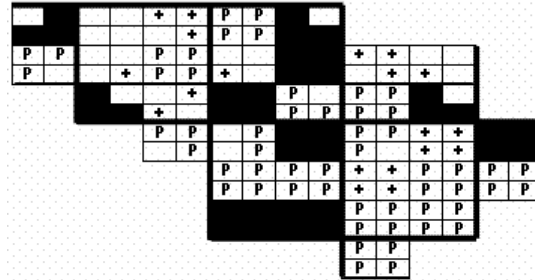

White-eyed Vireo Maps of Howard County BBA Results

Photo by Jeff Metter

White-eyed Vireo 2002-2006

White-eyed Vireo 1983-1987

White-eyed Vireo 1973-1975

Names of Howard County Quadrangles

- DA - Damascus
- WO - Woodbine
- SY - Sykesville
- EC - Ellicott City
- SA - Sandy Spring
- CL - Clarksville
- SV - Savage
- RE - Relay
- LA - Laurel

Blocks within Each Quadrangle

- NW - Northwest
- NE - Northeast
- CW - Center-west
- CE - Center-east
- SW - Southwest
- SE - Southeast

■=Confirmed P=Probable +=Possible o=Observed