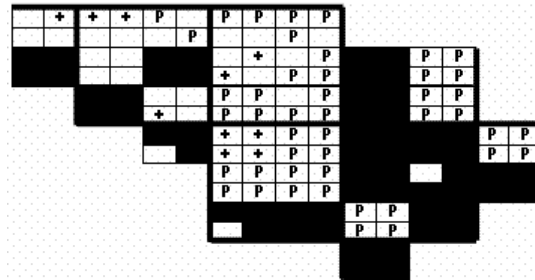

White-eyed Vireo Maps of Howard County BBA Results

Photo by Jeff Metter

White-eyed Vireo 2002-2006

White-eyed Vireo 1983-1987

White-eyed Vireo 1973-1975

Names of Howard County Quadrangles

- DA - Damascus
- WO - Woodbine
- SY - Sykesville
- EC - Ellicott City
- SA - Sandy Spring
- CL - Clarksville
- SV - Savage
- RE - Relay
- LA - Laurel

Blocks within Each Quadrangle

- NW - Northwest
- NE - Northeast
- CW - Center-west
- CE - Center-east
- SW - Southwest
- SE - Southeast

■=Confirmed P=Probable +=Possible o=Observed