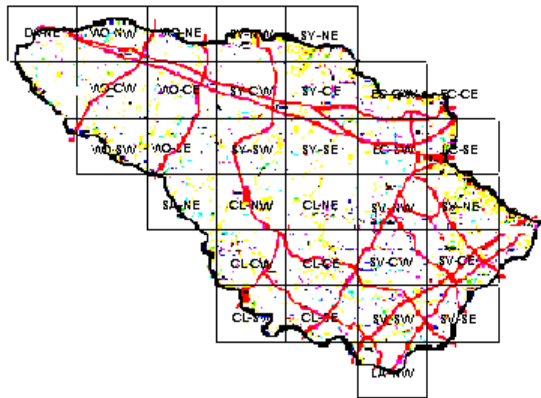

White-eyed Vireo Maps of Howard County BBA Results

Photo by Jeff Metter

White-eyed Vireo 2002-2006

White-eyed Vireo 1983-1987

White-eyed Vireo 1973-1975

Names of Howard County Quadrangles

- DA - Damascus
- WO - Woodbine
- SY - Sykesville
- EC - Ellicott City
- SA - Sandy Spring
- CL - Clarksville
- SV - Savage
- RE - Relay
- LA - Laurel

Blocks within Each Quadrangle

- NW - Northwest
- NE - Northeast
- CW - Center-west
- CE - Center-east
- SW - Southwest
- SE - Southeast

■=Confirmed P=Probable +=Possible o=Observed