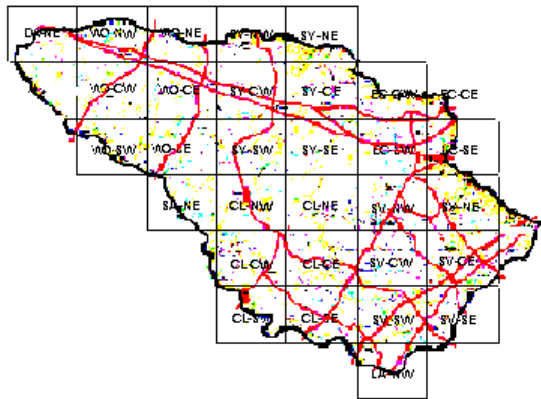

White-breasted Nuthatch Maps of Howard County BBA Results

Photo by Kevin Heffernan

White-breasted Nuthatch 2002-2006

White-breasted Nuthatch 1983-1987

White-breasted Nuthatch 1973-1975

Names of Howard County Quadrangles

- DA - Damascus
- WO - Woodbine
- SY - Sykesville
- EC - Ellicott City
- SA - Sandy Spring
- CL - Clarksville
- SV - Savage
- RE - Relay
- LA - Laurel

Blocks within Each Quadrangle

- NW - Northwest
- NE - Northeast
- CW - Center-west
- CE - Center-east
- SW - Southwest
- SE - Southeast