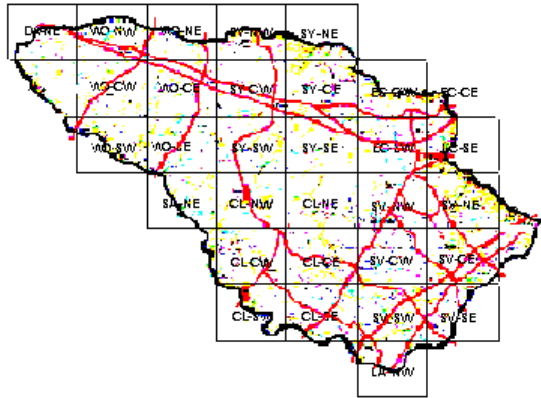

Warbling Vireo Maps of Howard County BBA Results

Photo by Ralph Cullison

Names of Howard County Quadrangles

- DA - Damascus
- WO - Woodbine
- SY - Sykesville
- EC - Ellicott City
- SA - Sandy Spring
- CL - Clarksville
- SV - Savage
- RE - Relay
- LA - Laurel

Blocks within Each Quadrangle

- NW - Northwest
- NE - Northeast
- CW - Center-west
- CE - Center-east
- SW - Southwest
- SE - Southeast

Warbling Vireo 2002-2006

Warbling Vireo 1983-1987

Warbling Vireo 1973-1975