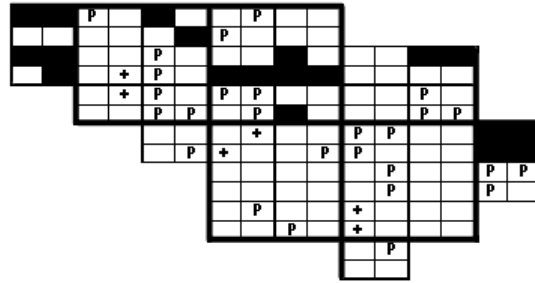

Warbling Vireo Maps of Howard County BBA Results

Photo by Ralph Cullison

Names of Howard County Quadrangles

- DA - Damascus
- WO - Woodbine
- SY - Sykesville
- EC - Ellicott City
- SA - Sandy Spring
- CL - Clarksville
- SV - Savage
- RE - Relay
- LA - Laurel

Blocks within Each Quadrangle

- NW - Northwest
- NE - Northeast
- CW - Center-west
- CE - Center-east
- SW - Southwest
- SE - Southeast

Warbling Vireo 2002-2006

Warbling Vireo 1983-1987

Warbling Vireo 1973-1975