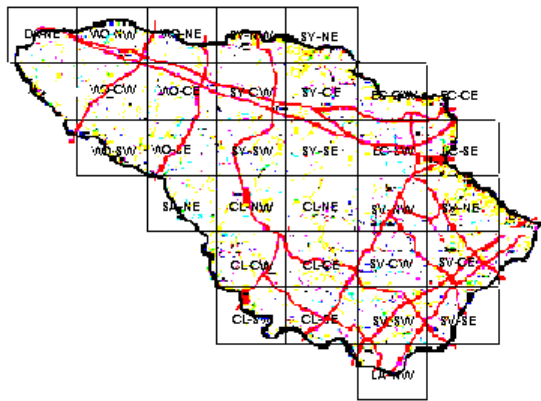

# Virginia Rail Maps of Howard County BBA Results

Photo by June Tveekrem

Virginia Rail 2002-2006

Virginia Rail 1973-1975

## Names of Howard County Quadrangles

- DA - Damascus
- WO - Woodbine
- SY - Sykesville
- EC - Ellicott City
- SA - Sandy Spring
- CL - Clarksville
- SV - Savage
- RE - Relay
- LA - Laurel

## Blocks within Each Quadrangle

- NW - Northwest
- NE - Northeast
- CW - Center-west
- CE - Center-east
- SW - Southwest
- SE - Southeast

■=Confirmed P=Probable +=Possible ○=Observed