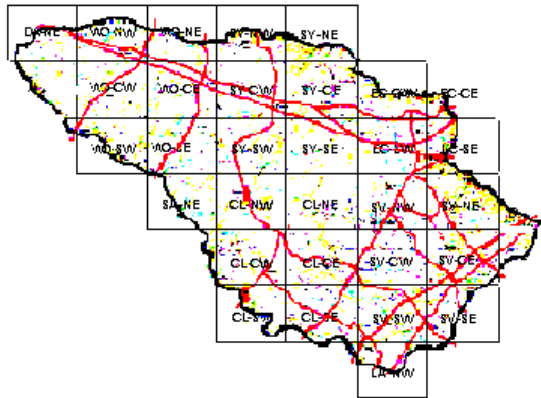

Vesper Sparrow Maps of Howard County BBA Results

Photo by Ralph Cullison

Vesper Sparrow 2002-2006

Vesper Sparrow 1983-1987

Vesper Sparrow 1973-1975

Names of Howard County Quadrangles

- DA - Damascus
- WO - Woodbine
- SY - Sykesville
- EC - Ellicott City
- SA - Sandy Spring
- CL - Clarksville
- SV - Savage
- RE - Relay
- LA - Laurel

Blocks within Each Quadrangle

- NW - Northwest
- NE - Northeast
- CW - Center-west
- CE - Center-east
- SW - Southwest
- SE - Southeast

■=Confirmed P=Probable +=Possible o=Observed