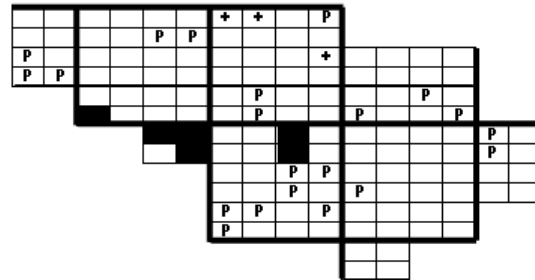

Veery Maps of Howard County BBA Results

Photo by Ralph Cullison

Names of Howard County Quadrangles

- DA - Damascus
- WO - Woodbine
- SY - Sykesville
- EC - Ellicott City
- SA - Sandy Spring
- CL - Clarksville
- SV - Savage
- RE - Relay
- LA - Laurel

Blocks within Each Quadrangle

- NW - Northwest
- NE - Northeast
- CW - Center-west
- CE - Center-east
- SW - Southwest
- SE - Southeast

■=Confirmed P=Probable +=Possible o=Observed

Veery 2002-2006

Veery 1983-1987