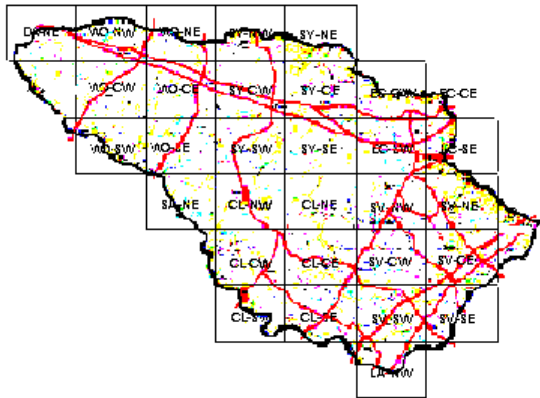

Veery Maps of Howard County BBA Results

Photo by Ralph Cullison

Names of Howard County Quadrangles

- DA - Damascus
- WO - Woodbine
- SY - Sykesville
- EC - Ellicott City
- SA - Sandy Spring
- CL - Clarksville
- SV - Savage
- RE - Relay
- LA - Laurel

Blocks within Each Quadrangle

- NW - Northwest
- NE - Northeast
- CW - Center-west
- CE - Center-east
- SW - Southwest
- SE - Southeast

■=Confirmed P=Probable +=Possible o=Observed

Veery 2002-2006

Veery 1983-1987