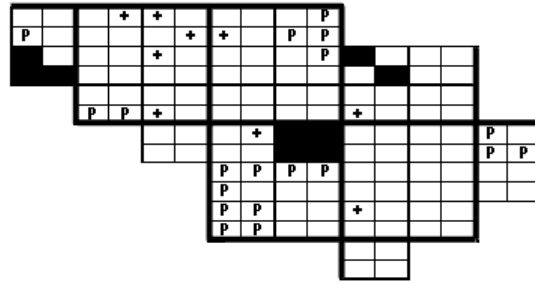

Veery Maps of Howard County BBA Results

Photo by Ralph Cullison

Names of Howard County Quadrangles

- DA - Damascus
- WO - Woodbine
- SY - Sykesville
- EC - Ellicott City
- SA - Sandy Spring
- CL - Clarksville
- SV - Savage
- RE - Relay
- LA - Laurel

Blocks within Each Quadrangle

- NW - Northwest
- NE - Northeast
- CW - Center-west
- CE - Center-east
- SW - Southwest
- SE - Southeast

■=Confirmed P=Probable +=Possible o=Observed

Veery 2002-2006

Veery 1983-1987