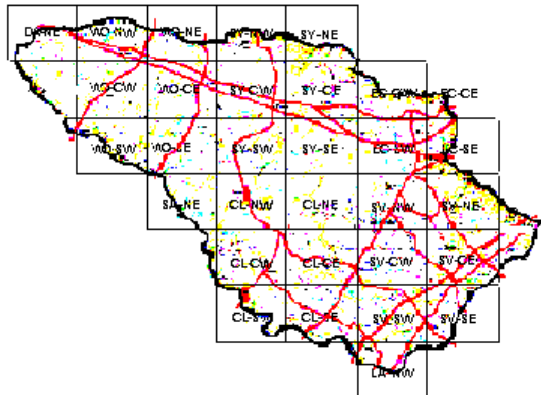

Upland Sandpiper Maps of Howard County BBA Results

Photo by Ralph Cullison

Upland Sandpiper 2002-2006

NO RECORDS

NO RECORDS

Names of Howard County Quadrangles

- DA - Damascus
- WO - Woodbine
- SY - Sykesville
- EC - Ellicott City
- SA - Sandy Spring
- CL - Clarksville
- SV - Savage
- RE - Relay
- LA - Laurel

Blocks within Each Quadrangle

- NW - Northwest
- NE - Northeast
- CW - Center-west
- CE - Center-east
- SW - Southwest
- SE - Southeast

■=Confirmed P=Probable +=Possible ○=Observed