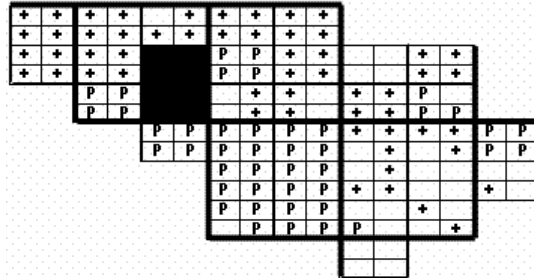

Turkey Vulture Maps of Howard County BBA Results

Photo by Lauri Lee

Names of Howard County Quadrangles

- DA - Damascus
- WO - Woodbine
- SY - Sykesville
- EC - Ellicott City
- SA - Sandy Spring
- CL - Clarksville
- SV - Savage
- RE - Relay
- LA - Laurel

Blocks within Each Quadrangle

- NW - Northwest
- NE - Northeast
- CW - Center-west
- CE - Center-east
- SW - Southwest
- SE - Southeast

■=Confirmed P=Probable +=Possible o=Observed

Turkey Vulture 2002-2006

Turkey Vulture 1983-1987

Turkey Vulture 1973-1975