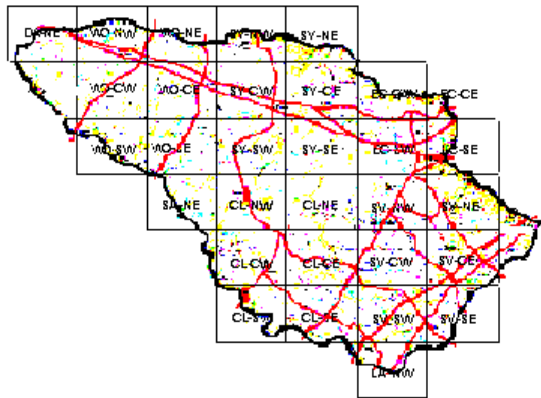

Turkey Vulture Maps of Howard County BBA Results

Photo by Lauri Lee

Names of Howard County Quadrangles

- DA - Damascus
- WO - Woodbine
- SY - Sykesville
- EC - Ellicott City
- SA - Sandy Spring
- CL - Clarksville
- SV - Savage
- RE - Relay
- LA - Laurel

Blocks within Each Quadrangle

- NW - Northwest
- NE - Northeast
- CW - Center-west
- CE - Center-east
- SW - Southwest
- SE - Southeast

■=Confirmed P=Probable +=Possible o=Observed

Turkey Vulture 2002-2006

Turkey Vulture 1983-1987

Turkey Vulture 1973-1975