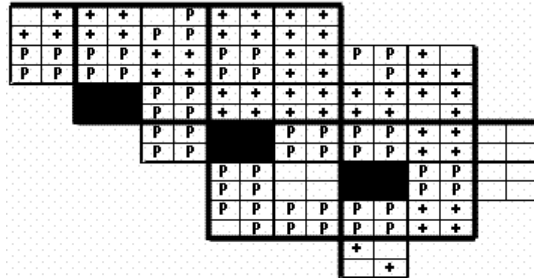

Turkey Vulture Maps of Howard County BBA Results

Photo by Lauri Lee

Names of Howard County Quadrangles

- DA - Damascus
- WO - Woodbine
- SY - Sykesville
- EC - Ellicott City
- SA - Sandy Spring
- CL - Clarksville
- SV - Savage
- RE - Relay
- LA - Laurel

Blocks within Each Quadrangle

- NW - Northwest
- NE - Northeast
- CW - Center-west
- CE - Center-east
- SW - Southwest
- SE - Southeast

■=Confirmed P=Probable +=Possible o=Observed

Turkey Vulture 2002-2006

Turkey Vulture 1983-1987

Turkey Vulture 1973-1975