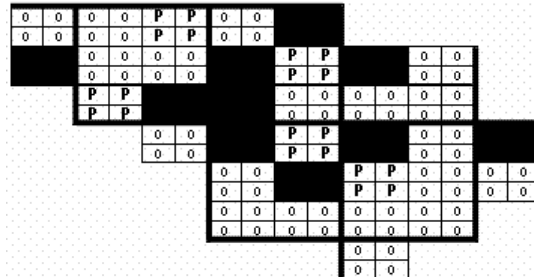

Turkey Vulture Maps of Howard County BBA Results

Photo by Lauri Lee

Names of Howard County Quadrangles

- DA - Damascus
- WO - Woodbine
- SY - Sykesville
- EC - Ellicott City
- SA - Sandy Spring
- CL - Clarksville
- SV - Savage
- RE - Relay
- LA - Laurel

Blocks within Each Quadrangle

- NW - Northwest
- NE - Northeast
- CW - Center-west
- CE - Center-east
- SW - Southwest
- SE - Southeast

■=Confirmed P=Probable +=Possible o=Observed

Turkey Vulture 2002-2006

Turkey Vulture 1983-1987

Turkey Vulture 1973-1975