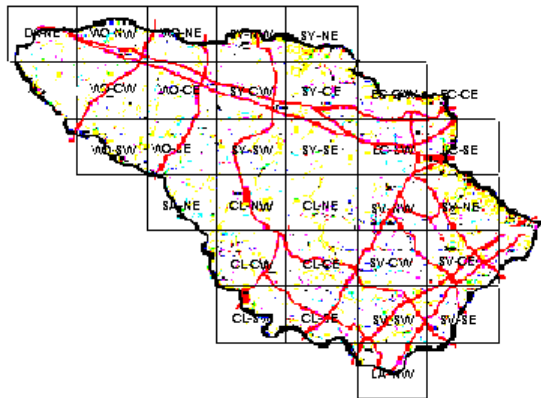

# Tree Swallow Maps of Howard County BBA Results

Photo by Gayle & Bill Hill

Tree Swallow 2002-2006

Tree Swallow 1983-1987

Tree Swallow 1973-1975

## Names of Howard County Quadrangles

- DA - Damascus
- WO - Woodbine
- SY - Sykesville
- EC - Ellicott City
- SA - Sandy Spring
- CL - Clarksville
- SV - Savage
- RE - Relay
- LA - Laurel

## Blocks within Each Quadrangle

- NW - Northwest
- NE - Northeast
- CW - Center-west
- CE - Center-east
- SW - Southwest
- SE - Southeast

■=Confirmed P=Probable +=Possible o=Observed