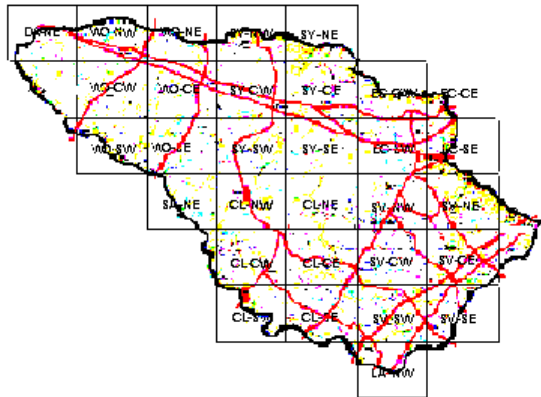

Swamp Sparrow Maps of Howard County BBA Results

Photo by Ralph Culison

Swamp Sparrow 2002-2006

Swamp Sparrow 1973-1975

Names of Howard County Quadrangles

DA - Damascus
 WO - Woodbine
 SY - Sykesville
 EC - Ellicott City
 SA - Sandy Spring
 CL - Clarksville
 SV - Savage
 RE - Relay
 LA - Laurel

Blocks within Each Quadrangle

NW - Northwest
 NE - Northeast
 CW - Center-west
 CE - Center-east
 SW - Southwest
 SE - Southeast

■=Confirmed P=Probable +=Possible o=Observed